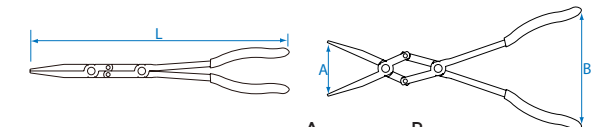

KT NO.	inch	L mm	g	kg	mm
6319-11C	11	280	292	6	48

Double Joint Nose Pliers

6329

- Double joint and slim profile, for working a greater width in a narrow space, even single-handed
- Serrated nose for good grip

KT NO.	inch	L mm	A Up on jaw capacity (mm)	B Grip width (mm)	g	kg	mm
6329-13C	13	340	50	110	355	5	40

6339

- Double joint and slim profile, for working a greater width in a narrow space, even single-handed
- Serrated nose for good grip