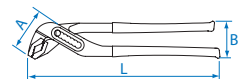

Stripping Pliers

6711

- With spring and adjusting screw

KT NO.	inch	L mm	∅ mm	Wire stripper mm ²	g	kg

Slip Joint Pliers

6463

- 2 positions adjustment
- Serrate jaws

KT NO.	inch	L mm	g	kg

Groove Joint Pliers

6517

- Quick lock
- Grip material-PVC
- DIN ISO 8976

KT NO.	inch	L mm	mm	A mm	B mm	g	kg
6517-10C	10	250	60	68	56	361	6 / 48
6517-12C	12	310	70	89	73	570	5 / 40

6516

- German type
- 7 positions opening
- DIN ISO 8976

6516-10

6516C

KT NO.	inch	L mm	mm	A mm	B mm	g	kg
6516-10C	10	253	36	58	61	347	8 / 64

X-ON Electronics

Largest Supplier of Electrical and Electronic Components

Click to view similar products for [Hand Tools](#) category: