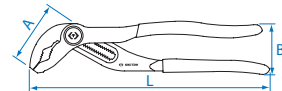

End Cutting Pliers

6411

- European type
- DIN ISO 5748

KT NO.	inch	L mm	Cutting capacities				g	kg
			∅ mm	∅ mm	∅ mm	∅ mm		
6411-06	6-1/2	163	4.0	3.0	1.6	1.6	273	8 / 96

6431

- European type
- DIN ISO 9242

KT NO.	inch	L mm	Cutting capacities		g	kg
			∅ mm	∅ mm		
6431-10C	10	254	2.0	1.6	441	6 / 48
6431-11C	11	278	2.2	1.8	507	6 / 48

Stripping Pliers

6711

- With spring and adjusting screw

KT NO.	inch	L mm	∅ mm	Wire stripper mm ²	g	kg

Slip Joint Pliers

6463

- 2 positions adjustment
- Serrate jaws

KT NO.	inch	L mm	g	kg

Groove Joint Pliers

6517

- Quick lock
- Grip material-PVC
- DIN ISO 8976

KT NO.	inch	L mm	mm	A mm	B mm	g	kg
6517-10C	10	250	60	68	56	361	6 / 48
6517-12C	12	310	70	89	73	570	5 / 40

6516

- German type
- 7 positions opening
- DIN ISO 8976