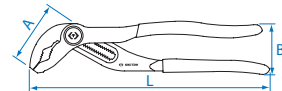

KT NO.	inch	L mm	Cutting capacities ∅ mm		g	kg	kg
			2.0	1.6			
6431-10C	10	254	2.0	1.6	441	6 / 48	
6431-11C	11	278	2.2	1.8	507	6 / 48	

Stripping Pliers

6711

- With spring and adjusting screw

KT NO.	inch	L mm	∅ mm	Wire stripper mm ²	g	kg	kg

Slip Joint Pliers

6463

- 2 positions adjustment
- Serrate jaws

KT NO.	inch	L mm	g	kg	kg

Groove Joint Pliers

6517

- Quick lock
- Grip material-PVC
- DIN ISO 8976

KT NO.	inch	L mm	mm	A mm	B mm	g	kg	kg
6517-10C	10	250	60	68	56	361	6 / 48	
6517-12C	12	310	70	89	73	570	5 / 40	

6516

- German type
- 7 positions opening
- DIN ISO 8976

6516-10

6516C

KT NO.	inch	L mm	mm	A mm	B mm	g	kg	kg
6516-10C	10	253	36	58	61	347	8 / 64	

X-ON Electronics

Largest Supplier of Electrical and Electronic Components