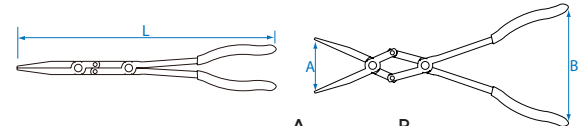

KT NO.	inch	L mm	g	kg	mm
6319-11C	11	280	292	6	48

Double Joint Nose Pliers

6329

- Double joint and slim profile, for working a greater width in a narrow space, even single-handed
- Serrated nose for good grip

KT NO.	inch	L mm	A Up on jaw capacity (mm)	B Grip width (mm)	g	kg	mm

6339

- Double joint and slim profile, for working a greater width in a narrow space, even single-handed
- Serrated nose for good grip