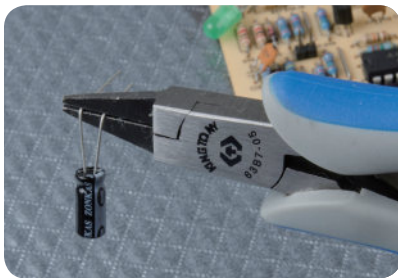

KT NO.	Overall length		A mm	B mm	C mm	D mm	E mm		
	inch	mm							
63B7-05	5	128	11.5	24.7	7.5	1.3	1.8	74	6 / 120