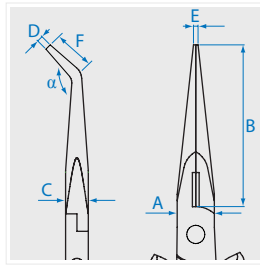

# Precision Pliers

6337-06

 Bent nose pliers

KT NO.	Overall length		Cutting capacities		$\alpha$	A mm	B mm	C mm	D mm	E mm	F mm		
	inch	mm	 $\varnothing$ mm	 $\varnothing$ mm									
6337-06	6	154	2.0	1.6	40°	11.3	50	7.5	2	2.5	14	84	6 / 120

6347-05

 Round-nose pliers

KT NO.	Overall length		A mm	B mm	C mm	D mm	E mm		
	inch	mm							
6347-05	5	128	11.4	24.9	7.5	1	2.14	74	6 / 120

63A7-05

 Round-nose pliers

KT NO.	Overall length		A mm	B mm	C mm	D mm	E mm		
	inch	mm							
63A7-05	5	128	11.5	24.7	7.5	3.3	1.8	75	6 / 120

63B7-05

 Round-nose pliers

KT NO.	Overall length		A mm	B mm	C mm	D mm	E mm		
	inch	mm							
63B7-05	5	128	11.5	24.7	7.5	1.3	1.8	74	6 / 120