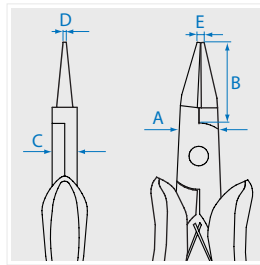

# Precision Pliers

6337-06

 Bent nose pliers

KT NO.	Overall length		Cutting capacities		$\alpha$	A mm	B mm	C mm	D mm	E mm	F mm		
	inch	mm	 $\varnothing$ mm	 $\varnothing$ mm									
6337-06	6	154	2.0	1.6	40°	11.3	50	7.5	2	2.5	14	84	6 / 120

6347-05

 Round-nose pliers

KT NO.	Overall length		A mm	B mm	C mm	D mm	E mm		
	inch	mm							
6347-05	5	128	11.4	24.9	7.5	1	2.14	74	6 / 120

63A7-05

 Round-nose pliers

KT NO.	Overall length		A mm	B mm	C mm	D mm	E mm		
	inch	mm							
63A7-05	5	128	11.5	24.7	7.5	3.3	1.8	75	6 / 120

63B7-05

 Round-nose pliers

KT NO.	Overall length		A mm	B mm	C mm	D mm	E mm		
	inch	mm							
63B7-05	5	128	11.5	24.7	7.5	1.3	1.8	74	6 / 120