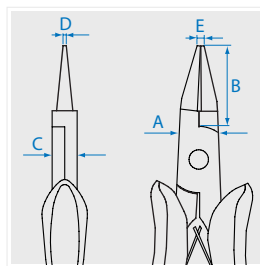

# Precision Pliers

6337-06

 Bent nose pliers

KT NO.	Overall length		Cutting capacities		$\alpha$	A mm	B mm	C mm	D mm	E mm	F mm		
	inch	mm	 $\varnothing$ mm	 $\varnothing$ mm									
6337-06	6	154	2.0	1.6	40°	11.3	50	7.5	2	2.5	14	84	6 / 120

6347-05

 Round-nose pliers

KT NO.	Overall length		A mm	B mm	C mm	D mm	E mm		
	inch	mm							
6347-05	5	128	11.4	24.9	7.5	1	2.14	74	6 / 120

63A7-05

 Round-nose pliers

KT NO.	Overall length		A mm	B mm	C mm	D mm	E mm		
	inch	mm							
63A7-05	5	128	11.5	24.7	7.5	3.3	1.8	75	6 / 120

63B7-05

 Round-nose pliers

KT NO.	Overall length		A mm	B mm	C mm	D mm	E mm		
	inch	mm							
63B7-05	5	128	11.5	24.7	7.5	1.3	1.8	74	6 / 120