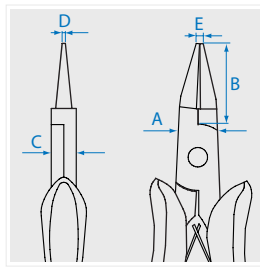

# Precision Pliers

6337-06

 Bent nose pliers

KT NO.	Overall length		Cutting capacities		$\alpha$	A mm	B mm	C mm	D mm	E mm	F mm		
	inch	mm	 $\varnothing$ mm	 $\varnothing$ mm									
6337-06	6	154	2.0	1.6	40°	11.3	50	7.5	2	2.5	14	84	6 / 120

6347-05

 Round-nose pliers

KT NO.	Overall length		A mm	B mm	C mm	D mm	E mm		
	inch	mm							
6347-05	5	128	11.4	24.9	7.5	1	2.14	74	6 / 120

63A7-05

 Round-nose pliers

KT NO.	Overall length		A mm	B mm	C mm	D mm	E mm		
	inch	mm							
63A7-05	5	128	11.5	24.7	7.5	3.3	1.8	75	6 / 120

63B7-05

 Round-nose pliers

KT NO.	Overall length		A mm	B mm	C mm	D mm	E mm		
	inch	mm							
63B7-05	5	128	11.5	24.7	7.5	1.3	1.8	74	6 / 120