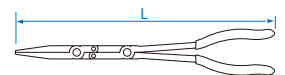

6311

- European type
- DIN ISO 5745

KT NO.	inch	L mm	Cutting capacities $\overline{\varnothing}$ mm				g	kg	/
			4.0	2.8	1.8	1.6			
6311-06	6-1/2	164	4.0	2.8	1.8	155	10	120	
6311-08	8	200	4.0	3.0	2.0	220	8	80	

6313

- Japanese type
- DIN ISO 5745

KT NO.	inch	L mm	Cutting capacities $\overline{\varnothing}$ mm				g	kg	/
			4.0	2.8	1.8	1.6			
6313-06	6-1/2	169	4.0	2.8	1.8	146	10	120	

Extra Long Nose Pliers

6319

- Slim jaws design for gripping components in recessed areas

KT NO.	inch	L mm	g	kg	/
6319-11C	11	280	292	6	48

Double Joint Nose Pliers

6329

- Double joint and slim profile, for working a greater width in a narrow space, even single-handed
- Serrated nose for good grip

KT NO.	inch	L mm	A Up on jaw capacity (mm)	B Grip width (mm)	g	kg	/

6339

- Double joint and slim profile, for working a greater width in a narrow space, even single-handed
- Serrated nose for good grip

KT NO.	inch	L mm	A Up on jaw capacity (mm)	B Grip width (mm)	g	kg	/