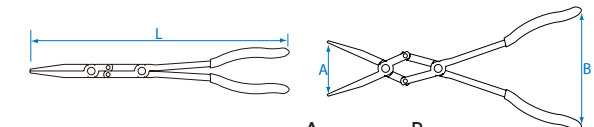

KT NO.	inch	L mm	g	kg	/
6319-11C	11	280	292	6	48

Double Joint Nose Pliers

6329

- Double joint and slim profile, for working a greater width in a narrow space, even single-handed
- Serrated nose for good grip

KT NO.	inch	L mm	A Up on jaw capacity (mm)	B Grip width (mm)	g	kg	/

6339

- Double joint and slim profile, for working a greater width in a narrow space, even single-handed
- Serrated nose for good grip

KT NO.	inch	L mm	A Up on jaw capacity (mm)	B Grip width (mm)	g	kg	/