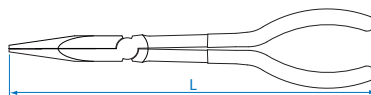

6311

- European type
- DIN ISO 5745

KT NO.	inch	L mm	Cutting capacities $\overline{\varnothing}$ mm				g	kg	/
			4.0	2.8	1.8	1.6			
6311-06	6-1/2	164	4.0	2.8	1.8	155	10	120	
6311-08	8	200	4.0	3.0	2.0	220	8	80	

6313

- Japanese type
- DIN ISO 5745

KT NO.	inch	L mm	Cutting capacities $\overline{\varnothing}$ mm				g	kg	/
			4.0	2.8	1.8	1.6			
6313-06	6-1/2	169	4.0	2.8	1.8	146	10	120	

Extra Long Nose Pliers

6319

- Slim jaws design for gripping components in recessed areas

KT NO.	inch	L mm	g	kg	/
6319-11C	11	280	292	6	48

Double Joint Nose Pliers

6329

- Double joint and slim profile, for working a greater width in a narrow space, even single-handed
- Serrated nose for good grip

KT NO.	inch	L mm	A Up on jaw capacity (mm)	B Grip width (mm)	g	kg	/

6339

- Double joint and slim profile, for working a greater width in a narrow space, even single-handed
- Serrated nose for good grip

KT NO.	inch	L mm	A Up on jaw capacity (mm)	B Grip width (mm)	g	kg	/