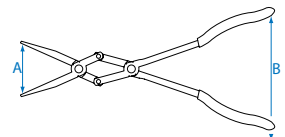

6311

- European type
- DIN ISO 5745

KT NO.	inch	L mm	Cutting capacities $\overline{\varnothing}$ mm				g	kg	/
			4.0	2.8	1.8	1.6			
6311-06	6-1/2	164	4.0	2.8	1.8	155	10	120	
6311-08	8	200	4.0	3.0	2.0	220	8	80	

6313

- Japanese type
- DIN ISO 5745

KT NO.	inch	L mm	Cutting capacities $\overline{\varnothing}$ mm				g	kg	/
			4.0	2.8	1.8	1.6			
6313-06	6-1/2	169	4.0	2.8	1.8	146	10	120	

Extra Long Nose Pliers

6319

- Slim jaws design for gripping components in recessed areas

KT NO.	inch	L mm	g	kg	/
6319-11C	11	280	292	6	48

Double Joint Nose Pliers

6329

- Double joint and slim profile, for working a greater width in a narrow space, even single-handed
- Serrated nose for good grip

KT NO.	inch	L mm	A Up on jaw capacity (mm)	B Grip width (mm)	g	kg	/

6339

- Double joint and slim profile, for working a greater width in a narrow space, even single-handed
- Serrated nose for good grip

KT NO.	inch	L mm	A Up on jaw capacity (mm)	B Grip width (mm)	g	kg	/