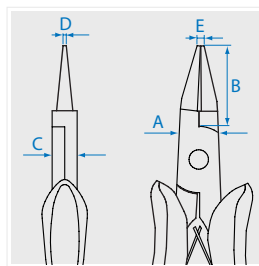

Precision Pliers

6337-06

 Bent nose pliers

KT NO.	Overall length		Cutting capacities		α	A mm	B mm	C mm	D mm	E mm	F mm		
	inch	mm	 \varnothing mm	 \varnothing mm									
6337-06	6	154	2.0	1.6	40°	11.3	50	7.5	2	2.5	14	84	6 / 120

6347-05

 Round-nose pliers

KT NO.	Overall length		A mm	B mm	C mm	D mm	E mm		
	inch	mm							
6347-05	5	128	11.4	24.9	7.5	1	2.14	74	6 / 120

63A7-05

 Round-nose pliers

KT NO.	Overall length		A mm	B mm	C mm	D mm	E mm		
	inch	mm							
63A7-05	5	128	11.5	24.7	7.5	3.3	1.8	75	6 / 120

63B7-05

 Round-nose pliers

KT NO.	Overall length		A mm	B mm	C mm	D mm	E mm		
	inch	mm							
63B7-05	5	128	11.5	24.7	7.5	1.3	1.8	74	6 / 120

X-ON Electronics

Largest Supplier of Electrical and Electronic Components