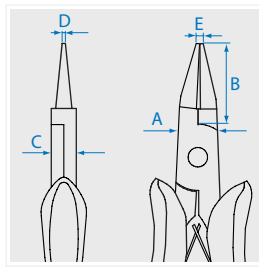

Precision Pliers

6337-06

 Bent nose pliers

KT NO.	Overall length		Cutting capacities		α	A mm	B mm	C mm	D mm	E mm	F mm		
	inch	mm	 \varnothing mm	 \varnothing mm									
6337-06	6	154	2.0	1.6	40°	11.3	50	7.5	2	2.5	14	84	6 / 120

6347-05

 Round-nose pliers

KT NO.	Overall length		A mm	B mm	C mm	D mm	E mm		
	inch	mm							
6347-05	5	128	11.4	24.9	7.5	1	2.14	74	6 / 120

63A7-05

 Round-nose pliers

KT NO.	Overall length		A mm	B mm	C mm	D mm	E mm		
	inch	mm							
63A7-05	5	128	11.5	24.7	7.5	3.3	1.8	75	6 / 120

63B7-05

 Round-nose pliers

KT NO.	Overall length		A mm	B mm	C mm	D mm	E mm		
	inch	mm							
63B7-05	5	128	11.5	24.7	7.5	1.3	1.8	74	6 / 120

X-ON Electronics

Largest Supplier of Electrical and Electronic Components