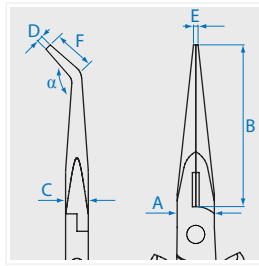

Precision Pliers

6337-06

 Bent nose pliers

KT NO.	Overall length		Cutting capacities		α	A mm	B mm	C mm	D mm	E mm	F mm		
	inch	mm	 \varnothing mm	 \varnothing mm									
6337-06	6	154	2.0	1.6	40°	11.3	50	7.5	2	2.5	14	84	6 / 120

6347-05

 Round-nose pliers

KT NO.	Overall length		A mm	B mm	C mm	D mm	E mm		
	inch	mm							
6347-05	5	128	11.4	24.9	7.5	1	2.14	74	6 / 120

63A7-05

 Round-nose pliers

KT NO.	Overall length		A mm	B mm	C mm	D mm	E mm		
	inch	mm							
63A7-05	5	128	11.5	24.7	7.5	3.3	1.8	75	6 / 120

63B7-05

 Round-nose pliers

KT NO.	Overall length		A mm	B mm	C mm	D mm	E mm		
	inch	mm							
63B7-05	5	128	11.5	24.7	7.5	1.3	1.8	74	6 / 120

X-ON Electronics

Largest Supplier of Electrical and Electronic Components