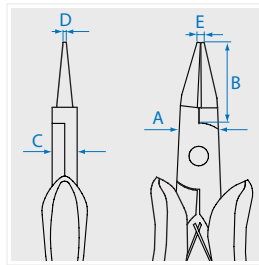

6347-05

 Round-nose pliers

KT NO.	Overall length		A mm	B mm	C mm	D mm	E mm		
	inch	mm							
6347-05	5	128	11.4	24.9	7.5	1	2.14	74	6 / 120

63A7-05

 Round-nose pliers

KT NO.	Overall length		A mm	B mm	C mm	D mm	E mm		
	inch	mm							
63A7-05	5	128	11.5	24.7	7.5	3.3	1.8	75	6 / 120

63B7-05

 Round-nose pliers

KT NO.	Overall length		A mm	B mm	C mm	D mm	E mm		
	inch	mm							
63B7-05	5	128	11.5	24.7	7.5	1.3	1.8	74	6 / 120

X-ON Electronics

Largest Supplier of Electrical and Electronic Components