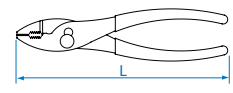

End Cutting Pliers

6411

- European type
- DIN ISO 5748

KT NO.	inch	L mm	Cutting capacities				g	kg
			∅ mm	∅ mm	∅ mm	∅ mm		
6411-06	6-1/2	163	4.0	3.0	1.6	1.6	273	8 / 96

6431

- European type
- DIN ISO 9242

KT NO.	inch	L mm	Cutting capacities		g	kg
			∅ mm	∅ mm		
6431-10C	10	254	2.0	1.6	441	6 / 48
6431-11C	11	278	2.2	1.8	507	6 / 48

Stripping Pliers

6711

- With spring and adjusting screw

KT NO.	inch	L mm	∅ mm	Wire stripper mm ²	g	kg

Slip Joint Pliers

6463

- 2 positions adjustment
- Serrate jaws

KT NO.	inch	L mm	g	kg

Groove Joint Pliers

6517

QUICK LOCK

- Quick lock
- Grip material-PVC
- DIN ISO 8976

KT NO.	inch	L mm	mm	A mm	B mm	g	kg
6517-10C	10	250	60	68	56	361	6 / 48
6517-12C	12	310	70	89	73	570	5 / 40

6516

- German type
- 7 positions opening
- DIN ISO 8976