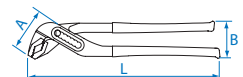

Stripping Pliers

6711

- With spring and adjusting screw

KT NO.	inch	L mm	∅ mm	Wire stripper mm ²	g	kg

Slip Joint Pliers

6463

- 2 positions adjustment
- Serrate jaws

KT NO.	inch	L mm	g	kg

Groove Joint Pliers

6517

QUICK LOCK

- Quick lock
- Grip material-PVC
- DIN ISO 8976

KT NO.	inch	L mm	mm	A mm	B mm	g	kg
6517-10C	10	250	60	68	56	361	6 / 48
6517-12C	12	310	70	89	73	570	5 / 40

6516

- German type
- 7 positions opening
- DIN ISO 8976

6516-10

6516C

KT NO.	inch	L mm	mm	A mm	B mm	g	kg
6516-10C	10	253	36	58	61	347	8 / 64

PLIERS

X-ON Electronics

Largest Supplier of Electrical and Electronic Components

Click to view similar products for [Pliers & Tweezers](#) category: