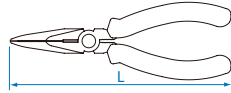

Bent Nose Pliers

• Grip material - PP + TPR / item no. with "C" is made of PVC

6331

- European type
- DIN ISO 5745

KT NO.	inch	L mm	Cutting capacities				g	kg
			∅ mm	∅ mm	∅ mm	∅ mm		
6331-06	6-1/2	163	4.0	2.8	1.8	1.6	142	10 / 120
6331-08	8	200	4.0	3.0	2.0	1.6	222	8 / 80

End Cutting Pliers

6411

- European type
- DIN ISO 5748

KT NO.	inch	L mm	Cutting capacities				g	kg
			∅ mm	∅ mm	∅ mm	∅ mm		
6411-06	6-1/2	163	4.0	3.0	1.6	1.6	273	8 / 96

6431

- European type
- DIN ISO 9242

KT NO.	inch	L mm	Cutting capacities		g	kg
			∅ mm	∅ mm		
6431-10C	10	254	2.0	1.6	441	6 / 48
6431-11C	11	278	2.2	1.8	507	6 / 48

Groove Joint Pliers

6517

QUICK LOCK

- Quick lock
- Grip material-PVC
- DIN ISO 8976

KT NO.	inch	L mm	mm	A mm	B mm	g	kg
6517-10C	10	250	60	68	56	361	6 / 48
6517-12C	12	310	70	89	73	570	5 / 40

6516

- German type
- 7 positions opening
- DIN ISO 8976