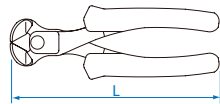

Bent Nose Pliers

• Grip material - PP + TPR / item no. with "C" is made of PVC

6331

- European type
- DIN ISO 5745

KT NO.	inch	L mm	Cutting capacities				g	kg
			∅ mm	∅ mm	∅ mm	∅ mm		
6331-06	6-1/2	163	4.0	2.8	1.8	1.6	142	10 / 120
6331-08	8	200	4.0	3.0	2.0	1.6	222	8 / 80

End Cutting Pliers

6411

- European type
- DIN ISO 5748

KT NO.	inch	L mm	Cutting capacities				g	kg
			∅ mm	∅ mm	∅ mm	∅ mm		
6411-06	6-1/2	163	4.0	3.0	1.6	1.6	273	8 / 96

6431

- European type
- DIN ISO 9242

KT NO.	inch	L mm	Cutting capacities		g	kg
			∅ mm	∅ mm		
6431-10C	10	254	2.0	1.6	441	6 / 48
6431-11C	11	278	2.2	1.8	507	6 / 48

Groove Joint Pliers

6517

QUICK LOCK

- Quick lock
- Grip material-PVC
- DIN ISO 8976

KT NO.	inch	L mm	mm	A mm	B mm	g	kg
6517-10C	10	250	60	68	56	361	6 / 48
6517-12C	12	310	70	89	73	570	5 / 40

6516

- German type
- 7 positions opening
- DIN ISO 8976