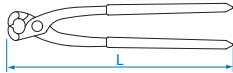

End Cutting Pliers

6411

- European type
- DIN ISO 5748

KT NO.	inch	L mm	Cutting capacities				g	kg
			∅ mm	∅ mm	∅ mm	∅ mm		
6411-06	6-1/2	163	4.0	3.0	1.6	1.6	273	8 / 96

6431

- European type
- DIN ISO 9242

KT NO.	inch	L mm	Cutting capacities		g	kg
			∅ mm	∅ mm		
6431-10C	10	254	2.0	1.6	441	6 / 48
6431-11C	11	278	2.2	1.8	507	6 / 48

Stripping Pliers

6711

- With spring and adjusting screw

KT NO.	inch	L mm	∅ mm	Wire stripper mm ²	g	kg

Slip Joint Pliers

6463

- 2 positions adjustment
- Serrate jaws

KT NO.	inch	L mm	g	kg

Groove Joint Pliers

6517

QUICK LOCK

- Quick lock
- Grip material-PVC
- DIN ISO 8976

KT NO.	inch	L mm	mm	A mm	B mm	g	kg
6517-10C	10	250	60	68	56	361	6 / 48
6517-12C	12	310	70	89	73	570	5 / 40

6516

- German type
- 7 positions opening
- DIN ISO 8976