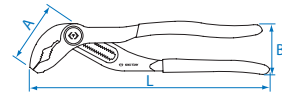

End Cutting Pliers

6411

- European type
- DIN ISO 5748

KT NO.	inch	L mm	Cutting capacities				g	kg
			∅ mm	∅ mm	∅ mm	∅ mm		
6411-06	6-1/2	163	4.0	3.0	1.6	1.6	273	8 / 96

6431

- European type
- DIN ISO 9242

KT NO.	inch	L mm	Cutting capacities		g	kg
			∅ mm	∅ mm		
6431-10C	10	254	2.0	1.6	441	6 / 48
6431-11C	11	278	2.2	1.8	507	6 / 48

Stripping Pliers

6711

- With spring and adjusting screw

KT NO.	inch	L mm	∅ mm	Wire stripper mm ²	g	kg

Slip Joint Pliers

6463

- 2 positions adjustment
- Serrate jaws

KT NO.	inch	L mm	g	kg

Groove Joint Pliers

6517

QUICK LOCK

- Quick lock
- Grip material-PVC
- DIN ISO 8976

KT NO.	inch	L mm	mm	A mm	B mm	g	kg
6517-10C	10	250	60	68	56	361	6 / 48
6517-12C	12	310	70	89	73	570	5 / 40

6516

- German type
- 7 positions opening
- DIN ISO 8976