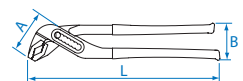

## Slip Joint Pliers

6463

- 2 positions adjustment
- Serrate jaws

KT NO.	inch	L mm	g	kg

## Groove Joint Pliers

6517

- Quick lock
- Grip material-PVC
- DIN ISO 8976

KT NO.	inch	L mm	mm	A mm	B mm	g	kg
6517-10C	10	250	60	68	56	361	6 / 48
6517-12C	12	310	70	89	73	570	5 / 40

6516

- German type
- 7 positions opening
- DIN ISO 8976

6516-10

6516C

KT NO.	inch	L mm	mm	A mm	B mm	g	kg
6516-10C	10	253	36	58	61	347	8 / 64