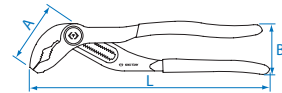

## Stripping Pliers

6711

- With spring and adjusting screw

KT NO.	inch	L mm	∅ mm	Wire stripper mm <sup>2</sup>	g	kg

## Slip Joint Pliers

6463

- 2 positions adjustment
- Serrate jaws

KT NO.	inch	L mm	g	kg

## Groove Joint Pliers

6517

- Quick lock
- Grip material-PVC
- DIN ISO 8976

KT NO.	inch	L mm	mm	A mm	B mm	g	kg
6517-10C	10	250	60	68	56	361	6 / 48
6517-12C	12	310	70	89	73	570	5 / 40

6516

- German type
- 7 positions opening
- DIN ISO 8976