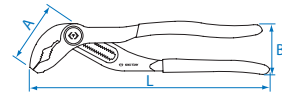

KT NO.	inch	L mm	Cutting capacities		g	kg	/
			∅ mm	∅ mm			
6431-10C	10	254	2.0	1.6	441	6	48
6431-11C	11	278	2.2	1.8	507	6	48

Stripping Pliers

6711

- With spring and adjusting screw

KT NO.	inch	L mm	∅ mm	Wire stripper mm ²	g	kg	/

Slip Joint Pliers

6463

- 2 positions adjustment
- Serrate jaws

KT NO.	inch	L mm	g	kg	/

Groove Joint Pliers

6517

QUICK LOCK

- Quick lock
- Grip material-PVC
- DIN ISO 8976

KT NO.	inch	L mm	mm	A mm	B mm	g	kg	/
6517-10C	10	250	60	68	56	361	6	48
6517-12C	12	310	70	89	73	570	5	40

6516

- German type
- 7 positions opening
- DIN ISO 8976

6516-10

6516C

KT NO.	inch	L mm	mm	A mm	B mm	g	kg	/
6516-10C	10	253	36	58	61	347	8	64