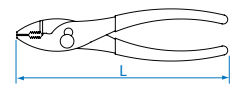

End Cutting Pliers

6411

- European type
- DIN ISO 5748

KT NO.	inch	L mm	Cutting capacities ∅ mm				g	kg	/
			4.0	3.0	1.6	1.6			
6411-06	6-1/2	163	4.0	3.0	1.6	1.6	273	8	96

6431

- European type
- DIN ISO 9242

KT NO.	inch	L mm	Cutting capacities		g	kg	/
			∅ mm	∅ mm			
6431-10C	10	254	2.0	1.6	441	6	48
6431-11C	11	278	2.2	1.8	507	6	48

Stripping Pliers

6711

- With spring and adjusting screw

KT NO.	inch	L mm	∅ mm	Wire stripper mm ²	g	kg	/

Slip Joint Pliers

6463

- 2 positions adjustment
- Serrate jaws

KT NO.	inch	L mm	g	kg	/

Groove Joint Pliers

6517

QUICK LOCK

- Quick lock
- Grip material-PVC
- DIN ISO 8976

KT NO.	inch	L mm	mm	A mm	B mm	g	kg	/
6517-10C	10	250	60	68	56	361	6	48
6517-12C	12	310	70	89	73	570	5	40

6516

- German type
- 7 positions opening
- DIN ISO 8976

6516-10

6516C

KT NO.	inch	L mm	mm	A mm	B mm	g	kg	/
6516-10C	10	253	36	58	61	347	8	64