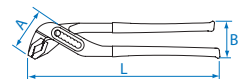

Slip Joint Pliers

6463

- 2 positions adjustment
- Serrate jaws

KT NO.	inch	L mm	g	kg	/

Groove Joint Pliers

6517

QUICK LOCK

- Quick lock
- Grip material-PVC
- DIN ISO 8976

KT NO.	inch	L mm	mm	A mm	B mm	g	kg	/
6517-10C	10	250	60	68	56	361	6	48
6517-12C	12	310	70	89	73	570	5	40

6516

- German type
- 7 positions opening
- DIN ISO 8976

6516-10

6516C

KT NO.	inch	L mm	mm	A mm	B mm	g	kg	/
6516-10C	10	253	36	58	61	347	8	64