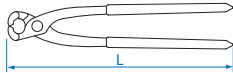

End Cutting Pliers

6411

- European type
- DIN ISO 5748

KT NO.	inch	L mm	Cutting capacities ∅ mm				g	kg	/
			4.0	3.0	1.6	1.6			
6411-06	6-1/2	163	4.0	3.0	1.6	1.6	273	8	96

6431

- European type
- DIN ISO 9242

KT NO.	inch	L mm	Cutting capacities		g	kg	/
			∅ mm	∅ mm			
6431-10C	10	254	2.0	1.6	441	6	48
6431-11C	11	278	2.2	1.8	507	6	48

Stripping Pliers

6711

- With spring and adjusting screw

KT NO.	inch	L mm	∅ mm	Wire stripper mm ²	g	kg	/

KT NO.	inch	L mm	mm	A mm	B mm	g	kg	/
6517-10C	10	250	60	68	56	361	6	48
6517-12C	12	310	70	89	73	570	5	40

6516

- German type
- 7 positions opening
- DIN ISO 8976

6516-10

6516C

KT NO.	inch	L mm	mm	A mm	B mm	g	kg	/
6516-10C	10	253	36	58	61	347	8	64