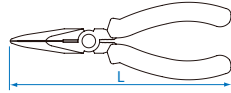

Bent Nose Pliers

• Grip material - PP + TPR / item no. with "C" is made of PVC

6331

- European type
- DIN ISO 5745

KT NO.	inch	L mm	Cutting capacities ∅ mm				g	kg	/
			4.0	2.8	1.8	1.6			
6331-06	6-1/2	163	4.0	2.8	1.8	1.6	142	10	120
6331-08	8	200	4.0	3.0	2.0	1.6	222	8	80

End Cutting Pliers

6411

- European type
- DIN ISO 5748

KT NO.	inch	L mm	Cutting capacities ∅ mm				g	kg	/
			4.0	3.0	1.6	1.6			
6411-06	6-1/2	163	4.0	3.0	1.6	1.6	273	8	96

6431

- European type
- DIN ISO 9242

KT NO.	inch	L mm	mm	A mm	B mm	g	kg	/
6517-10C	10	250	60	68	56	361	6	48
6517-12C	12	310	70	89	73	570	5	40

6516

- German type
- 7 positions opening
- DIN ISO 8976

6516-10

6516C

KT NO.	inch	L mm	mm	A mm	B mm	g	kg	/
6516-10C	10	253	36	58	61	347	8	64