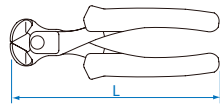

Bent Nose Pliers

• Grip material - PP + TPR / item no. with "C" is made of PVC

6331

- European type
- DIN ISO 5745

KT NO.	inch	L mm	Cutting capacities ∅ mm				g	kg	/
			4.0	2.8	1.8	1.6			
6331-06	6-1/2	163	4.0	2.8	1.8	1.6	142	10	120
6331-08	8	200	4.0	3.0	2.0	1.6	222	8	80

End Cutting Pliers

6411

- European type
- DIN ISO 5748

KT NO.	inch	L mm	Cutting capacities ∅ mm				g	kg	/
			4.0	3.0	1.6	1.6			
6411-06	6-1/2	163	4.0	3.0	1.6	1.6	273	8	96

6431

- European type
- DIN ISO 9242

KT NO.	inch	L mm	Cutting capacities		g	kg	/
			∅ mm	∅ mm			
6431-10C	10	254	2.0	1.6	441	6	48
6431-11C	11	278	2.2	1.8	507	6	48

Stripping Pliers

6711

- With spring and adjusting screw

KT NO.	inch	L mm	∅ mm	Wire stripper mm ²	g	kg	/

KT NO.	inch	L mm	mm	A mm	B mm	g	kg	/
6517-10C	10	250	60	68	56	361	6	48
6517-12C	12	310	70	89	73	570	5	40

6516

- German type
- 7 positions opening
- DIN ISO 8976

6516-10

6516C

KT NO.	inch	L mm	mm	A mm	B mm	g	kg	/
6516-10C	10	253	36	58	61	347	8	64