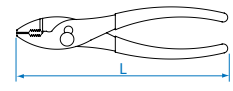

End Cutting Pliers

6411

- European type
- DIN ISO 5748

KT NO.	inch	L mm	Cutting capacities ∅ mm				g	kg	/
			4.0	3.0	1.6	1.6			
6411-06	6-1/2	163	4.0	3.0	1.6	1.6	273	8	96

6431

- European type
- DIN ISO 9242

KT NO.	inch	L mm	Cutting capacities		g	kg	/
			∅ mm	∅ mm			
6431-10C	10	254	2.0	1.6	441	6	48
6431-11C	11	278	2.2	1.8	507	6	48

Stripping Pliers

6711

- With spring and adjusting screw

KT NO.	inch	L mm	∅ mm	Wire stripper mm ²	g	kg	/

Slip Joint Pliers

6463

- 2 positions adjustment
- Serrate jaws

KT NO.	inch	L mm	g	kg	/

Groove Joint Pliers

6517

QUICK LOCK

- Quick lock
- Grip material-PVC
- DIN ISO 8976

KT NO.	inch	L mm	mm	A mm	B mm	g	kg	/
6517-10C	10	250	60	68	56	361	6	48
6517-12C	12	310	70	89	73	570	5	40

6516

- German type
- 7 positions opening
- DIN ISO 8976

6516-10

6516C

KT NO.	inch	L mm	mm	A mm	B mm	g	kg	/
6516-10C	10	253	36	58	61	347	8	64