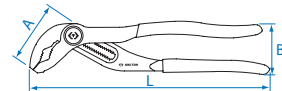

KT NO.	inch	L mm	Cutting capacities		g	kg	/
			∅ mm	∅ mm			
6431-10C	10	254	2.0	1.6	441	6	48
6431-11C	11	278	2.2	1.8	507	6	48

Stripping Pliers

6711

- With spring and adjusting screw

KT NO.	inch	L mm	∅ mm	Wire stripper mm ²	g	kg	/

Slip Joint Pliers

6463

- 2 positions adjustment
- Serrate jaws

KT NO.	inch	L mm	g	kg	/

Groove Joint Pliers

6517

QUICK LOCK

- Quick lock
- Grip material-PVC
- DIN ISO 8976

KT NO.	inch	L mm	mm	A mm	B mm	g	kg	/
6517-10C	10	250	60	68	56	361	6	48
6517-12C	12	310	70	89	73	570	5	40

6516

- German type
- 7 positions opening
- DIN ISO 8976

6516-10

6516C

KT NO.	inch	L mm	mm	A mm	B mm	g	kg	/
6516-10C	10	253	36	58	61	347	8	64