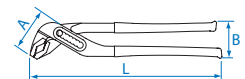

Slip Joint Pliers

6463

- 2 positions adjustment
- Serrate jaws

KT NO.	inch	L mm	g	kg	/

Groove Joint Pliers

6517

QUICK LOCK

- Quick lock
- Grip material-PVC
- DIN ISO 8976

KT NO.	inch	L mm	mm	A mm	B mm	g	kg	/
6517-10C	10	250	60	68	56	361	6	48
6517-12C	12	310	70	89	73	570	5	40

6516

- German type
- 7 positions opening
- DIN ISO 8976

6516-10

6516C

KT NO.	inch	L mm	mm	A mm	B mm	g	kg	/
6516-10C	10	253	36	58	61	347	8	64