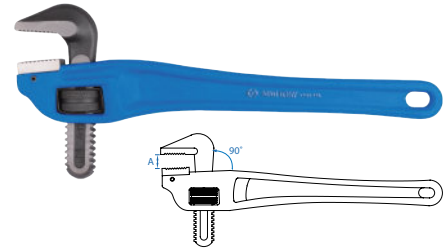

## Pipe Wrench

6532

- Extra heavy straight type
- Forged parts tempered
- Teeth offset against direction of rotation and induction-hardened

KT NO.	A mm	Overall length		g	/
		inch	mm		
6532-08	27	8	180	380	1 / 40
6532-10	30	10	245	700	1 / 20
6532-12	40	12	275	1050	1 / 20
6532-14	50	14	315	1340	1 / 12
6532-18	60	18	395	1960	1 / 12
6532-24	75	24	525	3640	1 / 6
6532-36	85	36	765	6300	1 / 2
6532-48	110	48	1025	9100	1 / 2

## Aluminum Offset Pipe Wrench 90°

6541L

- Suitable for walls and floors, ceilings and other places beside the pipe work

KT NO.	A mm	Overall length		g	/
		inch	mm		
6541-14L	60	14	356	856	1 / 20
6541-18L	76	18	457	1486	1 / 10

## Aluminum Pipe Wrench

6533L

- 25% lighter than heavy-duty models, easy to use
- Straight pipe wrench is suitable for all types of pipe work
- Drop-forged jaw is heat-treated to resist distortion
- Easy-spin adjusting nut, quick to adjust size