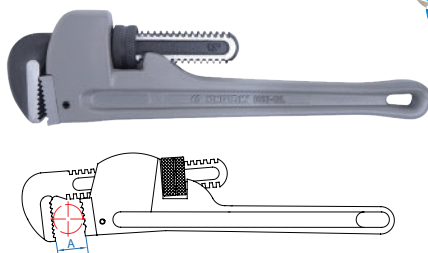

## Pipe Wrench

6532

- Extra heavy straight type
- Forged parts tempered
- Teeth offset against direction of rotation and induction-hardened

KT NO.	A mm	Overall length		g	/
		inch	mm		
6532-08	27	8	180	380	1 / 40
6532-10	30	10	245	700	1 / 20
6532-12	40	12	275	1050	1 / 20
6532-14	50	14	315	1340	1 / 12
6532-18	60	18	395	1960	1 / 12
6532-24	75	24	525	3640	1 / 6
6532-36	85	36	765	6300	1 / 2
6532-48	110	48	1025	9100	1 / 2

## Aluminum Offset Pipe Wrench 90°

6541L

- Suitable for walls and floors, ceilings and other places beside the pipe work

KT NO.	A mm	Overall length		g	/
		inch	mm		
6541-14L	60	14	356	856	1 / 20
6541-18L	76	18	457	1486	1 / 10

## Aluminum Pipe Wrench

6533L

- 25% lighter than heavy-duty models, easy to use
- Straight pipe wrench is suitable for all types of pipe work
- Drop-forged jaw is heat-treated to resist distortion
- Easy-spin adjusting nut, quick to adjust size