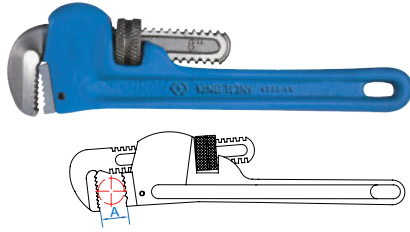

## Pipe Wrench

6532

- Extra heavy straight type
- Forged parts tempered
- Teeth offset against direction of rotation and induction-hardened

KT NO.	A mm	Overall length		g	/
		inch	mm		
6532-08	27	8	180	380	1 / 40
6532-10	30	10	245	700	1 / 20
6532-12	40	12	275	1050	1 / 20
6532-14	50	14	315	1340	1 / 12
6532-18	60	18	395	1960	1 / 12
6532-24	75	24	525	3640	1 / 6
6532-36	85	36	765	6300	1 / 2
6532-48	110	48	1025	9100	1 / 2

## Aluminum Offset Pipe Wrench 90°

6541L

- Suitable for walls and floors, ceilings and other places beside the pipe work

KT NO.	A mm	Overall length		g	/
		inch	mm		
6541-14L	60	14	356	856	1 / 20
6541-18L	76	18	457	1486	1 / 10

## Aluminum Pipe Wrench

6533L

- 25% lighter than heavy-duty models, easy to use
- Straight pipe wrench is suitable for all types of pipe work
- Drop-forged jaw is heat-treated to resist distortion
- Easy-spin adjusting nut, quick to adjust size