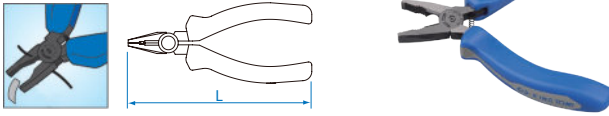

Combination Pliers

• Grip material - PP + TPR / item no. with "C" is made of PVC

6114

- Mini type
- DIN ISO 5746

KT NO.	L		Cutting capacities				g	/	/
	inch	mm	●	●	●	●			
6114-05	5	122	3.0	2.0	87	8 / 160			

6111

- European type
- Polished head
- DIN ISO 5746

KT NO.	L		Cutting capacities				g	/	/
	inch	mm	●	●	●	●			
6111-06	6-1/2	163	4.0	2.8	1.8	1.6	220	8 / 96	
6111-07	7-1/2	188	4.0	3.0	2.0	1.6	294	8 / 48	
6111-08	8-1/4	213	4.0	3.0	2.0	1.6	396	8 / 48	
6111-07C	7-1/2	188	4.0	3.0	2.0	1.6	261	8 / 48	
6111-08C	8-1/4	213	4.0	3.0	2.0	1.6	363	8 / 48	

6112

- Hi-leverage type
- Polished head

KT NO.	L		Cutting capacities				g	/	/
	inch	mm	●	●	●	●			
6112-09	9	232	4.0	3.0	2.2	2.0	395	6 / 60	
6112-09C	9	225	4.0	3.0	2.2	2.0	347	6 / 60	

Plastic Pliers

In order to get normal life of pliers, do not cut steel wire.