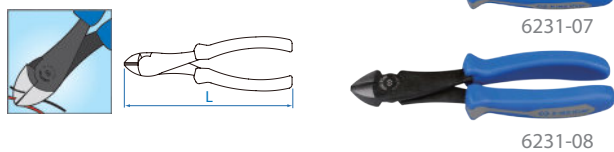

Diagonal Pliers

6214

- Mini type

KT NO.	L		ø Max. mm ø mm	g	/	/
	inch	mm				
6214-45	4-1/2	115	0.6	83	8 / 160	
6214-05	5	127	1.25	94	8 / 160	

6211

- European type
- DIN 5749

KT NO.	L		Cutting capacities				g	/	/
	inch	mm	●	●	●	●			
6211-06	6-1/2	163	4.0	2.8	2.0	1.6	194	8 / 96	

6231

- Heavy duty type
- DIN ISO 5749

KT NO.	L		Cutting capacities				g	/	/
	inch	mm	●	●	●	●			
6231-07	7-1/2	188	4.0	3.0	2.2	2.0	243	8 / 80	
6231-08	8	200	5.0	3.5	2.2	2.0	313	8 / 80	

6232

KT NO.	L		Cutting capacities				g	/	/
	inch	mm	●	●	●	●			
6232-08	8	200	5.0	3.5	2.2	2.0	285	8 / 80	