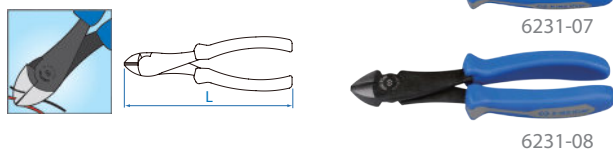

In order to get normal life of pliers, do not cut steel wire.

6921

- European type
- Polished head

KT NO.	inch	L mm	g	kg	/
6921-06	6	155	171	6 / 72	
6921-07	7	178	268	6 / 60	
6921-05C	5	132	91	6 / 120	
6921-06C	6	155	140	8 / 96	
6921-07C	7	178	220	6 / 60	

Diagonal Pliers

6214

- Mini type

KT NO.	inch	L mm	∅ Max. mm ∅ mm	g	kg	/
6214-05	5	127	1.25	94	8 / 160	

6211

- European type
- DIN 5749

KT NO.	inch	L mm	Cutting capacities ∅ mm				g	kg	/
			●	●	●	●			
6211-06	6-1/2	163	4.0	2.8	2.0	1.6	194	8 / 96	

6231

- Heavy duty type
- DIN ISO 5749

KT NO.	inch	L mm	Cutting capacities ∅ mm				g	kg	/
			●	●	●	●			
6231-07	7-1/2	188	4.0	3.0	2.2	2.0	243	8 / 80	
6231-08	8	200	5.0	3.5	2.2	2.0	313	8 / 80	

6232

KT NO.	inch	L mm	Cutting capacities ∅ mm				g	kg	/
			●	●	●	●			
6232-08	8	200	5.0	3.5	2.2	2.0	285	8 / 80	