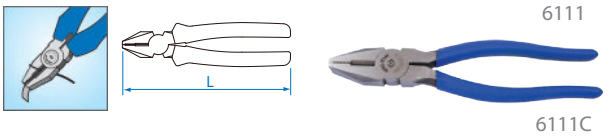

Combination Pliers

• Grip material - PP + TPR / item no. with "C" is made of PVC

6114

- Mini type
- DIN ISO 5746

KT NO.	inch	L mm	Cutting capacities ∅ mm				g	kg	/
			●	●	●	●			
6114-05	5	122	3.0	2.0	87	8 / 160			

6111

- European type
- Polished head
- DIN ISO 5746

KT NO.	inch	L mm	Cutting capacities ∅ mm				g	kg	/
			●	●	●	●			
6111-06	6-1/2	163	4.0	2.8	1.8	1.6	220	8 / 96	
6111-07	7-1/2	188	4.0	3.0	2.0	1.6	294	8 / 48	
6111-08	8-1/4	213	4.0	3.0	2.0	1.6	396	8 / 48	
6111-07C	7-1/2	188	4.0	3.0	2.0	1.6	261	8 / 48	
6111-08C	8-1/4	213	4.0	3.0	2.0	1.6	363	8 / 48	

In order to get normal life of pliers, do not cut steel wire.

6921

- European type
- Polished head

KT NO.	inch	L mm	g	kg	/
6921-06	6	155	171	6 / 72	
6921-07	7	178	268	6 / 60	
6921-05C	5	132	91	6 / 120	
6921-06C	6	155	140	8 / 96	
6921-07C	7	178	220	6 / 60	