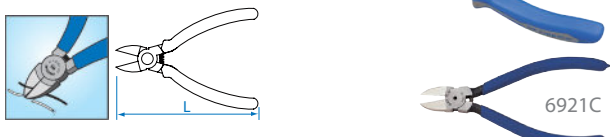

6112

- Hi-leverage type
- Polished head

KT NO.	inch	L mm	Cutting capacities ∅ mm				g	kg	/
			●	●	●	●			
6112-09	9	232	4.0	3.0	2.2	2.0	395	6 / 60	
6112-09C	9	225	4.0	3.0	2.2	2.0	347	6 / 60	

Plastic Pliers

In order to get normal life of pliers, do not cut steel wire.

6921

- European type
- Polished head

KT NO.	inch	L mm	g	kg	/
6921-06	6	155	171	6 / 72	
6921-07	7	178	268	6 / 60	
6921-05C	5	132	91	6 / 120	
6921-06C	6	155	140	8 / 96	
6921-07C	7	178	220	6 / 60	