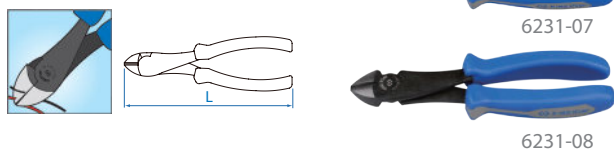

Diagonal Pliers

6214

- Mini type

KT NO.	L		∅ Max. mm	g	/	/
	inch	mm				
6214-45	4-1/2	115	0.6	83	8 / 160	
6214-05	5	127	1.25	94	8 / 160	

6211

- European type
- DIN 5749

KT NO.	L		Cutting capacities				g	/	/
	inch	mm	●	●	●	●			
6211-06	6-1/2	163	4.0	2.8	2.0	1.6	194	8 / 96	

6231

- Heavy duty type
- DIN ISO 5749

KT NO.	L		Cutting capacities				g	/	/
	inch	mm	●	●	●	●			
6231-07	7-1/2	188	4.0	3.0	2.2	2.0	243	8 / 80	
6231-08	8	200	5.0	3.5	2.2	2.0	313	8 / 80	

6232

KT NO.	L		Cutting capacities				g	/	/
	inch	mm	●	●	●	●			
6232-08	8	200	5.0	3.5	2.2	2.0	285	8 / 80	