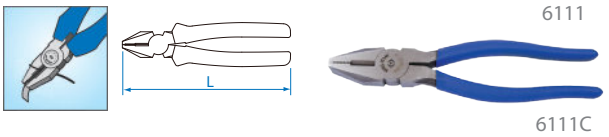

Combination Pliers

• Grip material - PP + TPR / item no. with "C" is made of PVC

6114

- Mini type
- DIN ISO 5746

KT NO.	L		Cutting capacities				g	/	/
	inch	mm	●	●	●	●			
6114-05	5	122	3.0	2.0	87	8 / 160			

6111

- European type
- Polished head
- DIN ISO 5746

KT NO.	L		Cutting capacities				g	/	/
	inch	mm	●	●	●	●			
6111-06	6-1/2	163	4.0	2.8	1.8	1.6	220	8 / 96	
6111-07	7-1/2	188	4.0	3.0	2.0	1.6	294	8 / 48	
6111-08	8-1/4	213	4.0	3.0	2.0	1.6	396	8 / 48	
6111-07C	7-1/2	188	4.0	3.0	2.0	1.6	261	8 / 48	
6111-08C	8-1/4	213	4.0	3.0	2.0	1.6	363	8 / 48	

6112

- Hi-leverage type
- Polished head

KT NO.	L		Cutting capacities				g	/	/
	inch	mm	●	●	●	●			
6112-09	9	232	4.0	3.0	2.2	2.0	395	6 / 60	
6112-09C	9	225	4.0	3.0	2.2	2.0	347	6 / 60	

Plastic Pliers

In order to get normal life of pliers, do not cut steel wire.