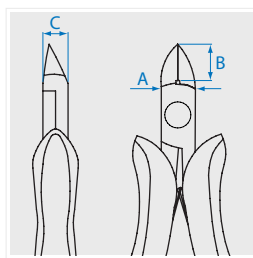

Precision Pliers

6207-05

 Diagonal cutting nippers

KT NO.	Overall length		Cutting capacities		A mm	B mm	C mm		
	inch	mm	 \varnothing mm	 \varnothing mm					
6207-05	4-3/4	118	2.0	1.6	10.8	11.5	7.1	88	6 / 120

6927-05

 For plastic

KT NO.	Overall length		A mm	B mm	C mm		
	inch	mm					
6927-05	4-3/4	118	10.3	11.5	7.1	71	6 / 120

6217-05

 Diagonal cutting nippers

KT NO.	Overall length		Cutting capacities		α	A mm	B mm	C mm	D mm		
	inch	mm	 \varnothing mm	 \varnothing mm							
6217-05	4-3/4	118	2.0	1.0	35°	11.8	17	12.7	17.7	76	6 / 120

6247-05

 Diagonal cutting nippers

KT NO.	Overall length		Cutting capacities		α	A mm	B mm	C mm	D mm		
	inch	mm	 \varnothing mm	 \varnothing mm							
6247-05	5	125	1.0	0.5	45°	11.4	19.4	7.5	55	73	6 / 120