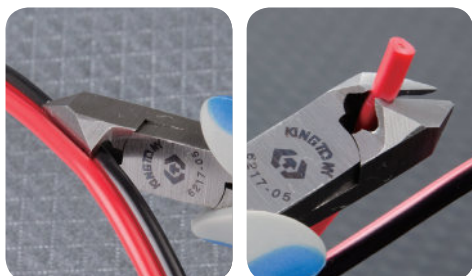

Precision Pliers

6207-05

 Diagonal cutting nippers

KT NO.	Overall length		Cutting capacities		A mm	B mm	C mm		
	inch	mm	 \varnothing mm	 \varnothing mm					
6207-05	4-3/4	118	2.0	1.6	10.8	11.5	7.1	88	6 / 120

6927-05

 For plastic

KT NO.	Overall length		A mm	B mm	C mm		
	inch	mm					
6927-05	4-3/4	118	10.3	11.5	7.1	71	6 / 120

6217-05

 Diagonal cutting nippers

KT NO.	Overall length		Cutting capacities		α	A mm	B mm	C mm	D mm		
	inch	mm	 \varnothing mm	 \varnothing mm							
6217-05	4-3/4	118	2.0	1.0	35°	11.8	17	12.7	17.7	76	6 / 120

6247-05

 Diagonal cutting nippers

KT NO.	Overall length		Cutting capacities		α	A mm	B mm	C mm	D mm		
	inch	mm	 \varnothing mm	 \varnothing mm							
6247-05	5	125	1.0	0.5	45°	11.4	19.4	7.5	55	73	6 / 120