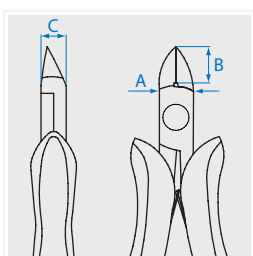

Precision Pliers

6207-05

 Diagonal cutting nippers

KT NO.	Overall length		Cutting capacities		A mm	B mm	C mm		
	inch	mm	 \varnothing mm	 \varnothing mm					
6207-05	4-3/4	118	2.0	1.6	10.8	11.5	7.1	88	6 / 120

6927-05

 For plastic

KT NO.	Overall length		A mm	B mm	C mm		
	inch	mm					
6927-05	4-3/4	118	10.3	11.5	7.1	71	6 / 120

6217-05

 Diagonal cutting nippers

KT NO.	Overall length		Cutting capacities		α	A mm	B mm	C mm	D mm		
	inch	mm	 \varnothing mm	 \varnothing mm							
6217-05	4-3/4	118	2.0	1.0	35°	11.8	17	12.7	17.7	76	6 / 120

6247-05

 Diagonal cutting nippers

KT NO.	Overall length		Cutting capacities		α	A mm	B mm	C mm	D mm		
	inch	mm	 \varnothing mm	 \varnothing mm							
6247-05	5	125	1.0	0.5	45°	11.4	19.4	7.5	55	73	6 / 120