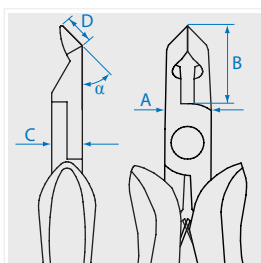

Precision Pliers

6207-05

 Diagonal cutting nippers

KT NO.	Overall length		Cutting capacities		A mm	B mm	C mm		
	inch	mm	 \varnothing mm	 \varnothing mm					
6207-05	4-3/4	118	2.0	1.6	10.8	11.5	7.1	88	6 / 120

6927-05

 For plastic

KT NO.	Overall length		A mm	B mm	C mm		
	inch	mm					
6927-05	4-3/4	118	10.3	11.5	7.1	71	6 / 120

6217-05

 Diagonal cutting nippers

KT NO.	Overall length		Cutting capacities		α	A mm	B mm	C mm	D mm		
	inch	mm	 \varnothing mm	 \varnothing mm							
6217-05	4-3/4	118	2.0	1.0	35°	11.8	17	12.7	17.7	76	6 / 120

6247-05

 Diagonal cutting nippers

KT NO.	Overall length		Cutting capacities		α	A mm	B mm	C mm	D mm		
	inch	mm	 \varnothing mm	 \varnothing mm							
6247-05	5	125	1.0	0.5	45°	11.4	19.4	7.5	55	73	6 / 120