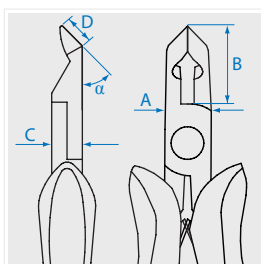

Precision Pliers

6207-05

 Diagonal cutting nippers

KT NO.	Overall length		Cutting capacities		A mm	B mm	C mm		
	inch	mm	 \varnothing mm	 \varnothing mm					
6207-05	4-3/4	118	2.0	1.6	10.8	11.5	7.1	88	6 / 120

6927-05

 For plastic

KT NO.	Overall length		A mm	B mm	C mm		
	inch	mm					
6927-05	4-3/4	118	10.3	11.5	7.1	71	6 / 120

6217-05

 Diagonal cutting nippers

KT NO.	Overall length		Cutting capacities		α	A mm	B mm	C mm	D mm		
	inch	mm	 \varnothing mm	 \varnothing mm							
6217-05	4-3/4	118	2.0	1.0	35°	11.8	17	12.7	17.7	76	6 / 120

6247-05

 Diagonal cutting nippers

KT NO.	Overall length		Cutting capacities		α	A mm	B mm	C mm	D mm		
	inch	mm	 \varnothing mm	 \varnothing mm							
6247-05	5	125	1.0	0.5	45°	11.4	19.4	7.5	55	73	6 / 120