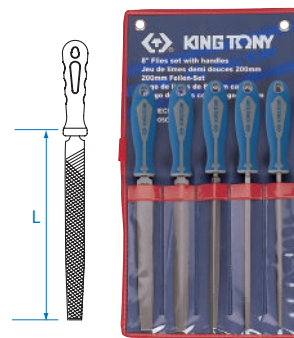

Saw

7921-12

- Sliding metal bow
- Handle material : ABS+TPR
- Lightweight & anti-slippery
- Four blade positions 45°, 90°, 135°, 180° including flush cut
- Spare blades can be stored

KT NO.	Adjustable blade length (mm)	Overall length mm		
7921-12	300	510	555	12 / 24

7550G

- Square file

KT NO.	Size mm		L mm			
75501-08G	8	Bastard cut	200	7.5	130	2 / 40
75501-10G	10	Bastard cut	250	9.5	210	2 / 40
75502-08G	8	Second cut	200	7.5	128	2 / 40
75502-10G	10	Second cut	250	9.5	205	2 / 40

File Set

1005GQ

- Bastard cut
- Designed for steel, cast iron, brass, and hard plastics
- Pouch material : Nylon

1015GQ

5 PC.

KT NO.	Contents	L inch		
1005GQ (for 8")	75102-08G	8"	0.9	1 / 20
	75202-08G			
	75302-08G			
1015GQ (for 10")	75102-10G	10"	1.4	1 / 8
	75202-10G			
	75302-10G			