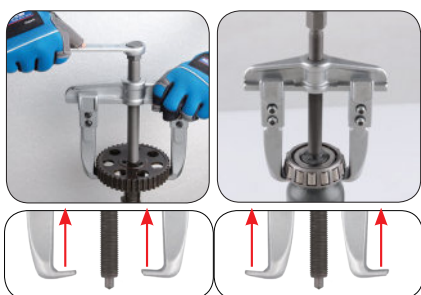

Gear Puller & Set

- Material - chrome vanadium alloy steel
- Finishing - chrome plated & phosphate sunk

7962

- Two-Jaw gear puller

KT NO.	Capacity (tons)	HEX (mm)	Jaw (leg)	Spread (A)mm	Reach (B)mm	Kg	Box
7962-03	2	14	2	40~75	60	0.44	1 / 40
7962-04	4	17	2	50~100	95	0.78	1 / 20
7962-06	6	19	2	70~150	150	1.65	1 / 10
7962-08	10	23	2	95~200	235	3.50	1 / 5
7962-12	15	32	2	140~300	280	7.00	1 / 2

7963

- Three-Jaw gear puller

KT NO.	Capacity (tons)	HEX (mm)	Jaw (leg)	Spread (A)mm	Reach (B)mm	Kg	Box
7963-03	3	14	3	40~75	60	0.55	1 / 40
7963-04	6	17	3	50~100	95	1.06	1 / 20
7963-06	9	19	3	70~150	150	2.25	1 / 10
7963-08	15	23	3	95~200	235	4.50	1 / 5
7963-12	22	32	3	140~300	280	11.00	1 / 2

7962B

- Two-Jaw gear puller
- Adjustable sliding arm for efficiency and safety
- Reversible jaws for internal & external options gear, axle, bearing, etc...

KT NO.	Capacity (tons)	Hex (mm)	Jaw (leg)	Reach A(mm)	B (mm)	C (mm)	Spread D1 (mm)	Spread D2(mm)	E (mm)	Kg	Box
7962B-35	3.0	17	2	100	3.8	14.5	90	60~125	21	1.05	1/12
7962B-05	5.0	17	2	100	3.8	14.5	130	60~160	21	1.15	1/12
7962B-06	5.0	22	2	150	4.6	23.0	150	85~200	30	2.98	1/6
7962B-08	7.5	22	2	150	4.6	23.0	190	105~230	30	3.41	1/6
7962B-10	7.5	27	2	210	7.0	30.0	240	130~300	35	7.11	1/3

7962B1PR

- Two-Jaw gear puller
- Adjustable sliding arm for efficiency and safety
- Reversible jaws for internal & external options gear, axle, bearing, etc...

Contents

18.20 1

7962B 3.5", 5", 6", 8", 10"