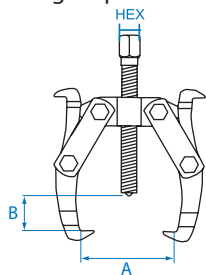

Gear Puller & Set

- Material - chrome vanadium alloy steel
- Finishing - chrome plated & phosphate sunk

7962

- Two-Jaw gear puller

KT NO.	Capacity (tons)	HEX (mm)	Jaw (leg)	Spread (A)mm	Reach (B)mm	Kg	Box
7962-03	2	14	2	40~75	60	0.44	1 / 40
7962-04	4	17	2	50~100	95	0.78	1 / 20
7962-06	6	19	2	70~150	150	1.65	1 / 10
7962-08	10	23	2	95~200	235	3.50	1 / 5
7962-12	15	32	2	140~300	280	7.00	1 / 2

7963

- Three-Jaw gear puller

KT NO.	Capacity (tons)	HEX (mm)	Jaw (leg)	Spread (A)mm	Reach (B)mm	Kg	Box
7963-03	3	14	3	40~75	60	0.55	1 / 40
7963-04	6	17	3	50~100	95	1.06	1 / 20
7963-06	9	19	3	70~150	150	2.25	1 / 10
7963-08	15	23	3	95~200	235	4.50	1 / 5
7963-12	22	32	3	140~300	280	11.00	1 / 2

7962B

- Two-Jaw gear puller
- Adjustable sliding arm for efficiency and safety
- Reversible jaws for internal & external options gear, axle, bearing, etc...

KT NO.	Capacity (tons)	Hex (mm)	Jaw (leg)	Reach A(mm)	B (mm)	C (mm)	Spread D1 (mm)	Spread D2(mm)	E (mm)	Kg	Box
7962B-35	3.0	17	2	100	3.8	14.5	90	60~125	21	1.05	1/12
7962B-05	5.0	17	2	100	3.8	14.5	130	60~160	21	1.15	1/12
7962B-06	5.0	22	2	150	4.6	23.0	150	85~200	30	2.98	1/6
7962B-08	7.5	22	2	150	4.6	23.0	190	105~230	30	3.41	1/6
7962B-10	7.5	27	2	210	7.0	30.0	240	130~300	35	7.11	1/3

7962B1PR

- Two-Jaw gear puller
- Adjustable sliding arm for efficiency and safety
- Reversible jaws for internal & external options gear, axle, bearing, etc...

Contents

18.20 1

7962B 3.5", 5", 6", 8", 10"