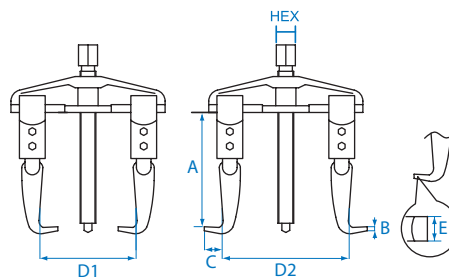

Gear Puller & Set

- Material - chrome vanadium alloy steel
- Finishing - chrome plated & phosphate sunk

7962

- Two-Jaw gear puller

KT NO.	Capacity (tons)	HEX (mm)	Jaw (leg)	Spread (A)mm	Reach (B)mm	Kg	Box / Carton
7962-03	2	14	2	40~75	60	0.44	1 / 40
7962-04	4	17	2	50~100	95	0.78	1 / 20
7962-06	6	19	2	70~150	150	1.65	1 / 10
7962-08	10	23	2	95~200	235	3.50	1 / 5
7962-12	15	32	2	140~300	280	7.00	1 / 2

7963

- Three-Jaw gear puller

KT NO.	Capacity (tons)	HEX (mm)	Jaw (leg)	Spread (A)mm	Reach (B)mm	Kg	Box / Carton
7963-03	3	14	3	40~75	60	0.55	1 / 40
7963-04	6	17	3	50~100	95	1.06	1 / 20
7963-06	9	19	3	70~150	150	2.25	1 / 10
7963-08	15	23	3	95~200	235	4.50	1 / 5
7963-12	22	32	3	140~300	280	11.00	1 / 2

7962B

- Two-Jaw gear puller
- Adjustable sliding arm for efficiency and safety
- Reversible jaws for internal & external options gear, axle, bearing, etc...

KT NO.	Capacity (tons)	Hex (mm)	Jaw (leg)	Reach A(mm)	B (mm)	C (mm)	Spread D1 (mm)	Spread D2(mm)	E (mm)	Kg	Box / Carton
7962B-35	3.0	17	2	100	3.8	14.5	90	60~125	21	1.05	1/12
7962B-05	5.0	17	2	100	3.8	14.5	130	60~160	21	1.15	1/12
7962B-06	5.0	22	2	150	4.6	23.0	150	85~200	30	2.98	1/6
7962B-08	7.5	22	2	150	4.6	23.0	190	105~230	30	3.41	1/6
7962B-10	7.5	27	2	210	7.0	30.0	240	130~300	35	7.11	1/3

7962B1PR

- Two-Jaw gear puller
- Adjustable sliding arm for efficiency and safety
- Reversible jaws for internal & external options gear, axle, bearing, etc...

Contents

18.20 1

7962B 3.5", 5", 6", 8", 10"