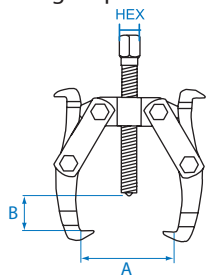

Gear Puller & Set

- Material - chrome vanadium alloy steel
- Finishing - chrome plated & phosphate sunk

7962

- Two-Jaw gear puller

KT NO.	Capacity (tons)	HEX (mm)	Jaw (leg)	Spread (A)mm	Reach (B)mm	Kg	Box / Carton
7962-03	2	14	2	40~75	60	0.44	1 / 40
7962-04	4	17	2	50~100	95	0.78	1 / 20
7962-06	6	19	2	70~150	150	1.65	1 / 10
7962-08	10	23	2	95~200	235	3.50	1 / 5
7962-12	15	32	2	140~300	280	7.00	1 / 2

7963

- Three-Jaw gear puller

KT NO.	Capacity (tons)	HEX (mm)	Jaw (leg)	Spread (A)mm	Reach (B)mm	Kg	Box / Carton
7963-03	3	14	3	40~75	60	0.55	1 / 40
7963-04	6	17	3	50~100	95	1.06	1 / 20
7963-06	9	19	3	70~150	150	2.25	1 / 10
7963-08	15	23	3	95~200	235	4.50	1 / 5
7963-12	22	32	3	140~300	280	11.00	1 / 2

7962B

- Two-Jaw gear puller
- Adjustable sliding arm for efficiency and safety
- Reversible jaws for internal & external options gear, axle, bearing, etc...

KT NO.	Capacity (tons)	Hex (mm)	Jaw (leg)	Reach A(mm)	B (mm)	C (mm)	Spread D1 (mm)	Spread D2(mm)	E (mm)	Kg	Box / Carton
7962B-35	3.0	17	2	100	3.8	14.5	90	60~125	21	1.05	1/12
7962B-05	5.0	17	2	100	3.8	14.5	130	60~160	21	1.15	1/12
7962B-06	5.0	22	2	150	4.6	23.0	150	85~200	30	2.98	1/6
7962B-08	7.5	22	2	150	4.6	23.0	190	105~230	30	3.41	1/6
7962B-10	7.5	27	2	210	7.0	30.0	240	130~300	35	7.11	1/3

7962B1PR

- Two-Jaw gear puller
- Adjustable sliding arm for efficiency and safety
- Reversible jaws for internal & external options gear, axle, bearing, etc...

Contents

18.20 1

7962B 3.5", 5", 6", 8", 10"