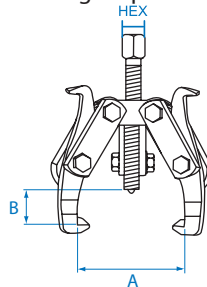

Gear Puller & Set

- Material - chrome vanadium alloy steel
- Finishing - chrome plated & phosphate sunk

7962

- Two-Jaw gear puller

KT NO.	Capacity (tons)	HEX (mm)	Jaw (leg)	Spread (A)mm	Reach (B)mm	Kg	Box / Carton
7962-03	2	14	2	40~75	60	0.44	1 / 40
7962-04	4	17	2	50~100	95	0.78	1 / 20
7962-06	6	19	2	70~150	150	1.65	1 / 10
7962-08	10	23	2	95~200	235	3.50	1 / 5
7962-12	15	32	2	140~300	280	7.00	1 / 2

7963

- Three-Jaw gear puller

KT NO.	Capacity (tons)	HEX (mm)	Jaw (leg)	Spread (A)mm	Reach (B)mm	Kg	Box / Carton
7963-03	3	14	3	40~75	60	0.55	1 / 40
7963-04	6	17	3	50~100	95	1.06	1 / 20
7963-06	9	19	3	70~150	150	2.25	1 / 10
7963-08	15	23	3	95~200	235	4.50	1 / 5
7963-12	22	32	3	140~300	280	11.00	1 / 2

7962B

- Two-Jaw gear puller
- Adjustable sliding arm for efficiency and safety
- Reversible jaws for internal & external options gear, axle, bearing, etc...

KT NO.	Capacity (tons)	Hex (mm)	Jaw (leg)	Reach A(mm)	B (mm)	C (mm)	Spread D1 (mm)	Spread D2(mm)	E (mm)	Kg	Box / Carton
7962B-35	3.0	17	2	100	3.8	14.5	90	60~125	21	1.05	1/12
7962B-05	5.0	17	2	100	3.8	14.5	130	60~160	21	1.15	1/12
7962B-06	5.0	22	2	150	4.6	23.0	150	85~200	30	2.98	1/6
7962B-08	7.5	22	2	150	4.6	23.0	190	105~230	30	3.41	1/6
7962B-10	7.5	27	2	210	7.0	30.0	240	130~300	35	7.11	1/3

7962B1PR

- Two-Jaw gear puller
- Adjustable sliding arm for efficiency and safety
- Reversible jaws for internal & external options gear, axle, bearing, etc...

Contents

18.20 1

7962B 3.5", 5", 6", 8", 10"