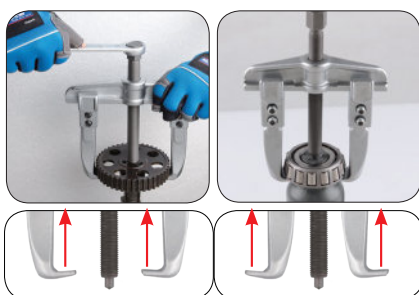

Gear Puller & Set

- Material - chrome vanadium alloy steel
- Finishing - chrome plated & phosphate sunk

7962

- Two-Jaw gear puller

KT NO.	Capacity (tons)	HEX (mm)	Jaw (leg)	Spread (A)mm	Reach (B)mm	Kg	Box / Carton
7962-03	2	14	2	40~75	60	0.44	1 / 40
7962-04	4	17	2	50~100	95	0.78	1 / 20
7962-06	6	19	2	70~150	150	1.65	1 / 10
7962-08	10	23	2	95~200	235	3.50	1 / 5
7962-12	15	32	2	140~300	280	7.00	1 / 2

7963

- Three-Jaw gear puller

KT NO.	Capacity (tons)	HEX (mm)	Jaw (leg)	Spread (A)mm	Reach (B)mm	Kg	Box / Carton
7963-03	3	14	3	40~75	60	0.55	1 / 40
7963-04	6	17	3	50~100	95	1.06	1 / 20
7963-06	9	19	3	70~150	150	2.25	1 / 10
7963-08	15	23	3	95~200	235	4.50	1 / 5
7963-12	22	32	3	140~300	280	11.00	1 / 2

7962B

- Two-Jaw gear puller
- Adjustable sliding arm for efficiency and safety
- Reversible jaws for internal & external options gear, axle, bearing, etc...

KT NO.	Capacity (tons)	Hex (mm)	Jaw (leg)	Reach A(mm)	B (mm)	C (mm)	Spread D1 (mm)	Spread D2(mm)	E (mm)	Kg	Box / Carton
7962B-35	3.0	17	2	100	3.8	14.5	90	60~125	21	1.05	1/12
7962B-05	5.0	17	2	100	3.8	14.5	130	60~160	21	1.15	1/12
7962B-06	5.0	22	2	150	4.6	23.0	150	85~200	30	2.98	1/6
7962B-08	7.5	22	2	150	4.6	23.0	190	105~230	30	3.41	1/6
7962B-10	7.5	27	2	210	7.0	30.0	240	130~300	35	7.11	1/3

7962B1PR

- Two-Jaw gear puller
- Adjustable sliding arm for efficiency and safety
- Reversible jaws for internal & external options gear, axle, bearing, etc...

Contents

18.20 1

7962B 3.5", 5", 6", 8", 10"