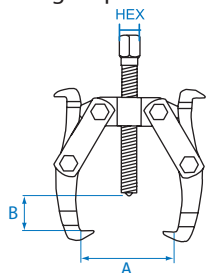

Gear Puller & Set

- Material - chrome vanadium alloy steel
- Finishing - chrome plated & phosphate sunk

7962

- Two-Jaw gear puller

KT NO.	Capacity (tons)	HEX (mm)	Jaw (leg)	Spread (A)mm	Reach (B)mm	Kg	Box
7962-03	2	14	2	40~75	60	0.44	1 / 40
7962-04	4	17	2	50~100	95	0.78	1 / 20
7962-06	6	19	2	70~150	150	1.65	1 / 10
7962-08	10	23	2	95~200	235	3.50	1 / 5
7962-12	15	32	2	140~300	280	7.00	1 / 2

7963

- Three-Jaw gear puller

KT NO.	Capacity (tons)	HEX (mm)	Jaw (leg)	Spread (A)mm	Reach (B)mm	Kg	Box
7963-03	3	14	3	40~75	60	0.55	1 / 40
7963-04	6	17	3	50~100	95	1.06	1 / 20
7963-06	9	19	3	70~150	150	2.25	1 / 10
7963-08	15	23	3	95~200	235	4.50	1 / 5
7963-12	22	32	3	140~300	280	11.00	1 / 2

7962B

- Two-Jaw gear puller
- Adjustable sliding arm for efficiency and safety
- Reversible jaws for internal & external options gear, axle, bearing, etc...

KT NO.	Capacity (tons)	Hex (mm)	Jaw (leg)	Reach A(mm)	B (mm)	C (mm)	Spread D1 (mm)	Spread D2(mm)	E (mm)	Kg	Box
7962B-35	3.0	17	2	100	3.8	14.5	90	60~125	21	1.05	1/12
7962B-05	5.0	17	2	100	3.8	14.5	130	60~160	21	1.15	1/12
7962B-06	5.0	22	2	150	4.6	23.0	150	85~200	30	2.98	1/6
7962B-08	7.5	22	2	150	4.6	23.0	190	105~230	30	3.41	1/6
7962B-10	7.5	27	2	210	7.0	30.0	240	130~300	35	7.11	1/3

7962B1PR

- Two-Jaw gear puller
- Adjustable sliding arm for efficiency and safety
- Reversible jaws for internal & external options gear, axle, bearing, etc...

Contents

18.20 1

7962B 3.5", 5", 6", 8", 10"