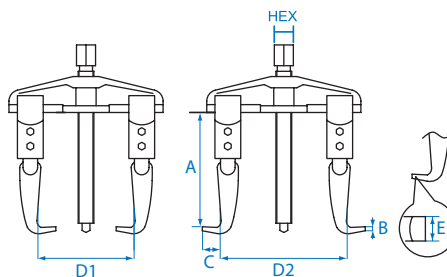

Gear Puller & Set

- Material - chrome vanadium alloy steel
- Finishing - chrome plated & phosphate sunk

7962

- Two-Jaw gear puller

KT NO.	Capacity (tons)	HEX (mm)	Jaw (leg)	Spread (A)mm	Reach (B)mm	Kg	Box
7962-03	2	14	2	40~75	60	0.44	1 / 40
7962-04	4	17	2	50~100	95	0.78	1 / 20
7962-06	6	19	2	70~150	150	1.65	1 / 10
7962-08	10	23	2	95~200	235	3.50	1 / 5
7962-12	15	32	2	140~300	280	7.00	1 / 2

7963

- Three-Jaw gear puller

KT NO.	Capacity (tons)	HEX (mm)	Jaw (leg)	Spread (A)mm	Reach (B)mm	Kg	Box
7963-03	3	14	3	40~75	60	0.55	1 / 40
7963-04	6	17	3	50~100	95	1.06	1 / 20
7963-06	9	19	3	70~150	150	2.25	1 / 10
7963-08	15	23	3	95~200	235	4.50	1 / 5
7963-12	22	32	3	140~300	280	11.00	1 / 2

7962B

- Two-Jaw gear puller
- Adjustable sliding arm for efficiency and safety
- Reversible jaws for internal & external options gear, axle, bearing, etc...

KT NO.	Capacity (tons)	Hex (mm)	Jaw (leg)	Reach A(mm)	B (mm)	C (mm)	Spread D1 (mm)	Spread D2(mm)	E (mm)	Kg	Box
7962B-35	3.0	17	2	100	3.8	14.5	90	60~125	21	1.05	1/12
7962B-05	5.0	17	2	100	3.8	14.5	130	60~160	21	1.15	1/12
7962B-06	5.0	22	2	150	4.6	23.0	150	85~200	30	2.98	1/6
7962B-08	7.5	22	2	150	4.6	23.0	190	105~230	30	3.41	1/6
7962B-10	7.5	27	2	210	7.0	30.0	240	130~300	35	7.11	1/3

7962B1PR

- Two-Jaw gear puller
- Adjustable sliding arm for efficiency and safety
- Reversible jaws for internal & external options gear, axle, bearing, etc...

Contents

18.20 1

7962B 3.5", 5", 6", 8", 10"