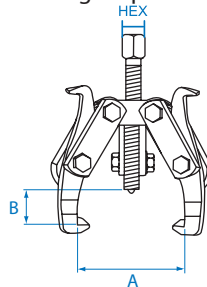

Gear Puller & Set

- Material - chrome vanadium alloy steel
- Finishing - chrome plated & phosphate sunk

7962

- Two-Jaw gear puller

KT NO.	Capacity (tons)	HEX (mm)	Jaw (leg)	Spread (A)mm	Reach (B)mm	Kg	Box
7962-03	2	14	2	40~75	60	0.44	1 / 40
7962-04	4	17	2	50~100	95	0.78	1 / 20
7962-06	6	19	2	70~150	150	1.65	1 / 10
7962-08	10	23	2	95~200	235	3.50	1 / 5
7962-12	15	32	2	140~300	280	7.00	1 / 2

7963

- Three-Jaw gear puller

KT NO.	Capacity (tons)	HEX (mm)	Jaw (leg)	Spread (A)mm	Reach (B)mm	Kg	Box
7963-03	3	14	3	40~75	60	0.55	1 / 40
7963-04	6	17	3	50~100	95	1.06	1 / 20
7963-06	9	19	3	70~150	150	2.25	1 / 10
7963-08	15	23	3	95~200	235	4.50	1 / 5
7963-12	22	32	3	140~300	280	11.00	1 / 2

7962B

- Two-Jaw gear puller
- Adjustable sliding arm for efficiency and safety
- Reversible jaws for internal & external options gear, axle, bearing, etc...

KT NO.	Capacity (tons)	Hex (mm)	Jaw (leg)	Reach A(mm)	B (mm)	C (mm)	Spread D1 (mm)	Spread D2(mm)	E (mm)	Kg	Box
7962B-35	3.0	17	2	100	3.8	14.5	90	60~125	21	1.05	1/12
7962B-05	5.0	17	2	100	3.8	14.5	130	60~160	21	1.15	1/12
7962B-06	5.0	22	2	150	4.6	23.0	150	85~200	30	2.98	1/6
7962B-08	7.5	22	2	150	4.6	23.0	190	105~230	30	3.41	1/6
7962B-10	7.5	27	2	210	7.0	30.0	240	130~300	35	7.11	1/3

7962B1PR

- Two-Jaw gear puller
- Adjustable sliding arm for efficiency and safety
- Reversible jaws for internal & external options gear, axle, bearing, etc...

Contents

18.20 1

7962B 3.5", 5", 6", 8", 10"