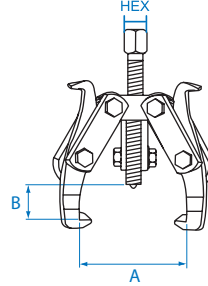

Gear Puller & Set

- Material - chrome vanadium alloy steel
- Finishing - chrome plated & phosphate sunk

7962

- Two-Jaw gear puller

KT NO.	Capacity (tons)	HEX (mm)	Jaw (leg)	Spread (A)mm	Reach (B)mm	Kg	Box
7962-03	2	14	2	40~75	60	0.44	1 / 40
7962-04	4	17	2	50~100	95	0.78	1 / 20
7962-06	6	19	2	70~150	150	1.65	1 / 10
7962-08	10	23	2	95~200	235	3.50	1 / 5
7962-12	15	32	2	140~300	280	7.00	1 / 2

7963

- Three-Jaw gear puller

KT NO.	Capacity (tons)	HEX (mm)	Jaw (leg)	Spread (A)mm	Reach (B)mm	Kg	Box
7963-03	3	14	3	40~75	60	0.55	1 / 40
7963-04	6	17	3	50~100	95	1.06	1 / 20
7963-06	9	19	3	70~150	150	2.25	1 / 10
7963-08	15	23	3	95~200	235	4.50	1 / 5
7963-12	22	32	3	140~300	280	11.00	1 / 2

7962B

- Two-Jaw gear puller
- Adjustable sliding arm for efficiency and safety
- Reversible jaws for internal & external options gear, axle, bearing, etc...

KT NO.	Capacity (tons)	Hex (mm)	Jaw (leg)	Reach A(mm)	B (mm)	C (mm)	Spread D1 (mm)	Spread D2(mm)	E (mm)	Kg	Box
7962B-35	3.0	17	2	100	3.8	14.5	90	60~125	21	1.05	1/12
7962B-05	5.0	17	2	100	3.8	14.5	130	60~160	21	1.15	1/12
7962B-06	5.0	22	2	150	4.6	23.0	150	85~200	30	2.98	1/6
7962B-08	7.5	22	2	150	4.6	23.0	190	105~230	30	3.41	1/6
7962B-10	7.5	27	2	210	7.0	30.0	240	130~300	35	7.11	1/3

7962B1PR

- Two-Jaw gear puller
- Adjustable sliding arm for efficiency and safety
- Reversible jaws for internal & external options gear, axle, bearing, etc...

Contents

18.20 1

7962B 3.5", 5", 6", 8", 10"