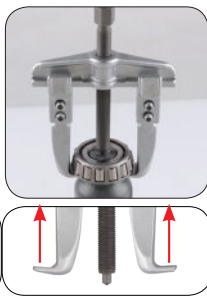

Gear Puller & Set

- Material - chrome vanadium alloy steel
- Finishing - chrome plated & phosphate sunk

7962

- Two-Jaw gear puller

KT NO.	Capacity (tons)	HEX (mm)	Jaw (leg)	Spread (A)mm	Reach (B)mm	Kg	Box
7962-03	2	14	2	40~75	60	0.44	1 / 40
7962-04	4	17	2	50~100	95	0.78	1 / 20
7962-06	6	19	2	70~150	150	1.65	1 / 10
7962-08	10	23	2	95~200	235	3.50	1 / 5
7962-12	15	32	2	140~300	280	7.00	1 / 2

7963

- Three-Jaw gear puller

KT NO.	Capacity (tons)	HEX (mm)	Jaw (leg)	Spread (A)mm	Reach (B)mm	Kg	Box
7963-03	3	14	3	40~75	60	0.55	1 / 40
7963-04	6	17	3	50~100	95	1.06	1 / 20
7963-06	9	19	3	70~150	150	2.25	1 / 10
7963-08	15	23	3	95~200	235	4.50	1 / 5
7963-12	22	32	3	140~300	280	11.00	1 / 2

7962B

- Two-Jaw gear puller
- Adjustable sliding arm for efficiency and safety
- Reversible jaws for internal & external options gear, axle, bearing, etc...

KT NO.	Capacity (tons)	Hex (mm)	Jaw (leg)	Reach A(mm)	B (mm)	C (mm)	Spread D1 (mm)	Spread D2(mm)	E (mm)	Kg	Box
7962B-35	3.0	17	2	100	3.8	14.5	90	60~125	21	1.05	1/12
7962B-05	5.0	17	2	100	3.8	14.5	130	60~160	21	1.15	1/12
7962B-06	5.0	22	2	150	4.6	23.0	150	85~200	30	2.98	1/6
7962B-08	7.5	22	2	150	4.6	23.0	190	105~230	30	3.41	1/6
7962B-10	7.5	27	2	210	7.0	30.0	240	130~300	35	7.11	1/3

7962B1PR

- Two-Jaw gear puller
- Adjustable sliding arm for efficiency and safety
- Reversible jaws for internal & external options gear, axle, bearing, etc...

Contents

18.20 1

7962B 3.5", 5", 6", 8", 10"