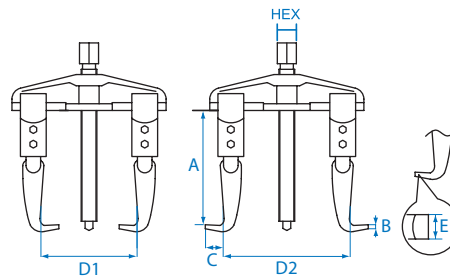

Gear Puller & Set

- Material - chrome vanadium alloy steel
- Finishing - chrome plated & phosphate sunk

7962

- Two-Jaw gear puller

KT NO.	Capacity (tons)	HEX (mm)	Jaw (leg)	Spread (A)mm	Reach (B)mm	Kg	Box
7962-03	2	14	2	40~75	60	0.44	1 / 40
7962-04	4	17	2	50~100	95	0.78	1 / 20
7962-06	6	19	2	70~150	150	1.65	1 / 10
7962-08	10	23	2	95~200	235	3.50	1 / 5
7962-12	15	32	2	140~300	280	7.00	1 / 2

7963

- Three-Jaw gear puller

KT NO.	Capacity (tons)	HEX (mm)	Jaw (leg)	Spread (A)mm	Reach (B)mm	Kg	Box
7963-03	3	14	3	40~75	60	0.55	1 / 40
7963-04	6	17	3	50~100	95	1.06	1 / 20
7963-06	9	19	3	70~150	150	2.25	1 / 10
7963-08	15	23	3	95~200	235	4.50	1 / 5
7963-12	22	32	3	140~300	280	11.00	1 / 2

7962B

- Two-Jaw gear puller
- Adjustable sliding arm for efficiency and safety
- Reversible jaws for internal & external options gear, axle, bearing, etc...

KT NO.	Capacity (tons)	Hex (mm)	Jaw (leg)	Reach A(mm)	B (mm)	C (mm)	Spread D1 (mm)	Spread D2(mm)	E (mm)	Kg	Box
7962B-35	3.0	17	2	100	3.8	14.5	90	60~125	21	1.05	1/12
7962B-05	5.0	17	2	100	3.8	14.5	130	60~160	21	1.15	1/12
7962B-06	5.0	22	2	150	4.6	23.0	150	85~200	30	2.98	1/6
7962B-08	7.5	22	2	150	4.6	23.0	190	105~230	30	3.41	1/6
7962B-10	7.5	27	2	210	7.0	30.0	240	130~300	35	7.11	1/3

7962B1PR

- Two-Jaw gear puller
- Adjustable sliding arm for efficiency and safety
- Reversible jaws for internal & external options gear, axle, bearing, etc...

Contents

18.20 1

7962B 3.5", 5", 6", 8", 10"