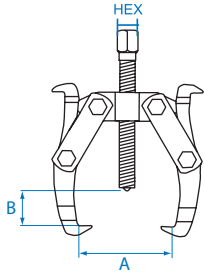

Gear Puller & Set

- Material - chrome vanadium alloy steel
- Finishing - chrome plated & phosphate sunk

7962

- Two-Jaw gear puller

KT NO.	Capacity (tons)	HEX (mm)	Jaw (leg)	Spread (A)mm	Reach (B)mm	Kg	Box
7962-03	2	14	2	40~75	60	0.44	1 / 40
7962-04	4	17	2	50~100	95	0.78	1 / 20
7962-06	6	19	2	70~150	150	1.65	1 / 10
7962-08	10	23	2	95~200	235	3.50	1 / 5
7962-12	15	32	2	140~300	280	7.00	1 / 2

7963

- Three-Jaw gear puller

KT NO.	Capacity (tons)	HEX (mm)	Jaw (leg)	Spread (A)mm	Reach (B)mm	Kg	Box
7963-03	3	14	3	40~75	60	0.55	1 / 40
7963-04	6	17	3	50~100	95	1.06	1 / 20
7963-06	9	19	3	70~150	150	2.25	1 / 10
7963-08	15	23	3	95~200	235	4.50	1 / 5
7963-12	22	32	3	140~300	280	11.00	1 / 2

7962B

- Two-Jaw gear puller
- Adjustable sliding arm for efficiency and safety
- Reversible jaws for internal & external options gear, axle, bearing, etc...

KT NO.	Capacity (tons)	Hex (mm)	Jaw (leg)	Reach A(mm)	B (mm)	C (mm)	Spread D1 (mm)	Spread D2(mm)	E (mm)	Kg	Box
7962B-35	3.0	17	2	100	3.8	14.5	90	60~125	21	1.05	1/12
7962B-05	5.0	17	2	100	3.8	14.5	130	60~160	21	1.15	1/12
7962B-06	5.0	22	2	150	4.6	23.0	150	85~200	30	2.98	1/6
7962B-08	7.5	22	2	150	4.6	23.0	190	105~230	30	3.41	1/6
7962B-10	7.5	27	2	210	7.0	30.0	240	130~300	35	7.11	1/3

7962B1PR

- Two-Jaw gear puller
- Adjustable sliding arm for efficiency and safety
- Reversible jaws for internal & external options gear, axle, bearing, etc...

Contents

18.20 1

7962B 3.5", 5", 6", 8", 10"