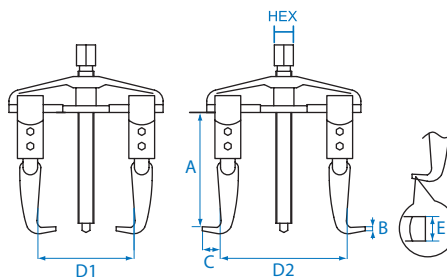

## 7963

- Three-Jaw gear puller

KT NO.	Capacity (tons)	HEX (mm)	Jaw (leg)	Spread (A)mm	Reach (B)mm	Kg	Box
7963-03	3	14	3	40~75	60	0.55	1 / 40
7963-04	6	17	3	50~100	95	1.06	1 / 20
7963-06	9	19	3	70~150	150	2.25	1 / 10
7963-08	15	23	3	95~200	235	4.50	1 / 5
7963-12	22	32	3	140~300	280	11.00	1 / 2

## 7962B

- Two-Jaw gear puller
- Adjustable sliding arm for efficiency and safety
- Reversible jaws for internal & external options gear, axle, bearing, etc...

KT NO.	Capacity (tons)	Hex (mm)	Jaw (leg)	Reach A(mm)	B (mm)	C (mm)	Spread D1 (mm)	Spread D2(mm)	E (mm)	Kg	Box
7962B-35	3.0	17	2	100	3.8	14.5	90	60~125	21	1.05	1/12
7962B-05	5.0	17	2	100	3.8	14.5	130	60~160	21	1.15	1/12
7962B-06	5.0	22	2	150	4.6	23.0	150	85~200	30	2.98	1/6
7962B-08	7.5	22	2	150	4.6	23.0	190	105~230	30	3.41	1/6
7962B-10	7.5	27	2	210	7.0	30.0	240	130~300	35	7.11	1/3

## 7962B1PR

- Two-Jaw gear puller
- Adjustable sliding arm for efficiency and safety
- Reversible jaws for internal & external options gear, axle, bearing, etc...

Contents

18.20 1

7962B 3.5", 5", 6", 8", 10"