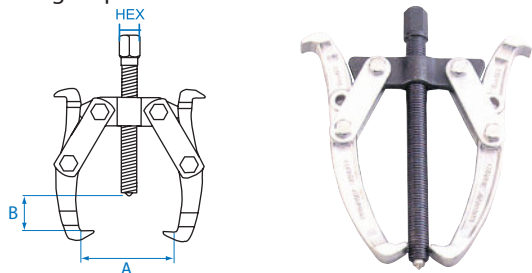

# Gear Puller & Set

- Material - chrome vanadium alloy steel
- Finishing - chrome plated & phosphate sunk

## 7962

- Two-Jaw gear puller

KT NO.	Capacity (tons)	HEX (mm)	Jaw (leg)	Spread (A)mm	Reach (B)mm	Kg	Box
7962-03	2	14	2	40~75	60	0.44	1 / 40
7962-04	4	17	2	50~100	95	0.78	1 / 20
7962-06	6	19	2	70~150	150	1.65	1 / 10
7962-08	10	23	2	95~200	235	3.50	1 / 5
7962-12	15	32	2	140~300	280	7.00	1 / 2

## 7962B

- Two-Jaw gear puller
- Adjustable sliding arm for efficiency and safety
- Reversible jaws for internal & external options gear, axle, bearing, etc...

KT NO.	Capacity (tons)	Hex (mm)	Jaw (leg)	Reach A(mm)	B (mm)	C (mm)	Spread D1 (mm)	Spread D2(mm)	E (mm)	Kg	Box
7962B-35	3.0	17	2	100	3.8	14.5	90	60~125	21	1.05	1/12
7962B-05	5.0	17	2	100	3.8	14.5	130	60~160	21	1.15	1/12
7962B-06	5.0	22	2	150	4.6	23.0	150	85~200	30	2.98	1/6
7962B-08	7.5	22	2	150	4.6	23.0	190	105~230	30	3.41	1/6
7962B-10	7.5	27	2	210	7.0	30.0	240	130~300	35	7.11	1/3

## 7962B1PR

- Two-Jaw gear puller
- Adjustable sliding arm for efficiency and safety
- Reversible jaws for internal & external options gear, axle, bearing, etc...

Contents

18.20 1

7962B 3.5", 5", 6", 8", 10"