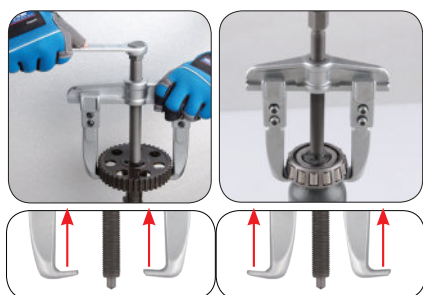

# Gear Puller & Set

- Material - chrome vanadium alloy steel
- Finishing - chrome plated & phosphate sunk

## 7963

- Three-Jaw gear puller

KT NO.	Capacity (tons)	HEX (mm)	Jaw (leg)	Spread (A)mm	Reach (B)mm	Kg	Box
7963-03	3	14	3	40~75	60	0.55	1 / 40
7963-04	6	17	3	50~100	95	1.06	1 / 20
7963-06	9	19	3	70~150	150	2.25	1 / 10
7963-08	15	23	3	95~200	235	4.50	1 / 5
7963-12	22	32	3	140~300	280	11.00	1 / 2

## 7962B

- Two-Jaw gear puller
- Adjustable sliding arm for efficiency and safety
- Reversible jaws for internal & external options gear, axle, bearing, etc...

KT NO.	Capacity (tons)	Hex (mm)	Jaw (leg)	Reach A(mm)	B (mm)	C (mm)	Spread D1 (mm)	Spread D2(mm)	E (mm)	Kg	Box
7962B-35	3.0	17	2	100	3.8	14.5	90	60~125	21	1.05	1/12
7962B-05	5.0	17	2	100	3.8	14.5	130	60~160	21	1.15	1/12
7962B-06	5.0	22	2	150	4.6	23.0	150	85~200	30	2.98	1/6
7962B-08	7.5	22	2	150	4.6	23.0	190	105~230	30	3.41	1/6
7962B-10	7.5	27	2	210	7.0	30.0	240	130~300	35	7.11	1/3

## 7962B1PR

- Two-Jaw gear puller
- Adjustable sliding arm for efficiency and safety
- Reversible jaws for internal & external options gear, axle, bearing, etc...

Contents

18.20 1

7962B 3.5", 5", 6", 8", 10"