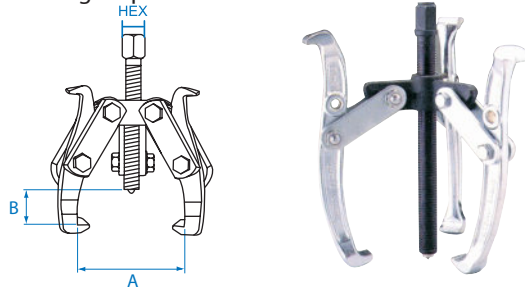

# Gear Puller & Set

- Material - chrome vanadium alloy steel
- Finishing - chrome plated & phosphate sunk

## 7962

- Two-Jaw gear puller

KT NO.	Capacity (tons)	HEX (mm)	Jaw (leg)	Spread (A)mm	Reach (B)mm	Kg	Box
7962-03	2	14	2	40~75	60	0.44	1 / 40
7962-04	4	17	2	50~100	95	0.78	1 / 20
7962-06	6	19	2	70~150	150	1.65	1 / 10
7962-08	10	23	2	95~200	235	3.50	1 / 5
7962-12	15	32	2	140~300	280	7.00	1 / 2

## 7963

- Three-Jaw gear puller

KT NO.	Capacity (tons)	HEX (mm)	Jaw (leg)	Spread (A)mm	Reach (B)mm	Kg	Box
7963-03	3	14	3	40~75	60	0.55	1 / 40
7963-04	6	17	3	50~100	95	1.06	1 / 20
7963-06	9	19	3	70~150	150	2.25	1 / 10
7963-08	15	23	3	95~200	235	4.50	1 / 5
7963-12	22	32	3	140~300	280	11.00	1 / 2

## 7962B

- Two-Jaw gear puller
- Adjustable sliding arm for efficiency and safety
- Reversible jaws for internal & external options gear, axle, bearing, etc...

KT NO.	Capacity (tons)	Hex (mm)	Jaw (leg)	Reach A(mm)	B (mm)	C (mm)	Spread D1 (mm)	Spread D2(mm)	E (mm)	Kg	Box
7962B-35	3.0	17	2	100	3.8	14.5	90	60~125	21	1.05	1/12
7962B-05	5.0	17	2	100	3.8	14.5	130	60~160	21	1.15	1/12
7962B-06	5.0	22	2	150	4.6	23.0	150	85~200	30	2.98	1/6
7962B-08	7.5	22	2	150	4.6	23.0	190	105~230	30	3.41	1/6
7962B-10	7.5	27	2	210	7.0	30.0	240	130~300	35	7.11	1/3