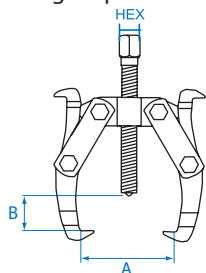

## 7962

- Two-Jaw gear puller

KT NO.	Capacity (tons)	HEX (mm)	Jaw (leg)	Spread (A)mm	Reach (B)mm	Kg	Box
7962-03	2	14	2	40~75	60	0.44	1 / 40
7962-04	4	17	2	50~100	95	0.78	1 / 20
7962-06	6	19	2	70~150	150	1.65	1 / 10
7962-08	10	23	2	95~200	235	3.50	1 / 5
7962-12	15	32	2	140~300	280	7.00	1 / 2

## 7963

- Three-Jaw gear puller

KT NO.	Capacity (tons)	HEX (mm)	Jaw (leg)	Spread (A)mm	Reach (B)mm	Kg	Box
7963-03	3	14	3	40~75	60	0.55	1 / 40
7963-04	6	17	3	50~100	95	1.06	1 / 20
7963-06	9	19	3	70~150	150	2.25	1 / 10
7963-08	15	23	3	95~200	235	4.50	1 / 5
7963-12	22	32	3	140~300	280	11.00	1 / 2

## 7962B

- Two-Jaw gear puller
- Adjustable sliding arm for efficiency and safety
- Reversible jaws for internal & external options gear, axle, bearing, etc...

KT NO.	Capacity (tons)	Hex (mm)	Jaw (leg)	Reach A(mm)	B (mm)	C (mm)	Spread D1 (mm)	Spread D2(mm)	E (mm)	Kg	Box
7962B-35	3.0	17	2	100	3.8	14.5	90	60~125	21	1.05	1/12
7962B-05	5.0	17	2	100	3.8	14.5	130	60~160	21	1.15	1/12
7962B-06	5.0	22	2	150	4.6	23.0	150	85~200	30	2.98	1/6
7962B-08	7.5	22	2	150	4.6	23.0	190	105~230	30	3.41	1/6
7962B-10	7.5	27	2	210	7.0	30.0	240	130~300	35	7.11	1/3

## 7962B1PR

- Two-Jaw gear puller
- Adjustable sliding arm for efficiency and safety
- Reversible jaws for internal & external options gear, axle, bearing, etc...

Contents

18.20 1

7962B 3.5", 5", 6", 8", 10"