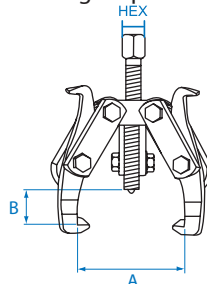

## 7962

- Two-Jaw gear puller

KT NO.	Capacity (tons)	HEX (mm)	Jaw (leg)	Spread (A)mm	Reach (B)mm	Kg	Box
7962-03	2	14	2	40~75	60	0.44	1 / 40
7962-04	4	17	2	50~100	95	0.78	1 / 20
7962-06	6	19	2	70~150	150	1.65	1 / 10
7962-08	10	23	2	95~200	235	3.50	1 / 5
7962-12	15	32	2	140~300	280	7.00	1 / 2

## 7963

- Three-Jaw gear puller

KT NO.	Capacity (tons)	HEX (mm)	Jaw (leg)	Spread (A)mm	Reach (B)mm	Kg	Box
7963-03	3	14	3	40~75	60	0.55	1 / 40
7963-04	6	17	3	50~100	95	1.06	1 / 20
7963-06	9	19	3	70~150	150	2.25	1 / 10
7963-08	15	23	3	95~200	235	4.50	1 / 5
7963-12	22	32	3	140~300	280	11.00	1 / 2

## 7962B

- Two-Jaw gear puller
- Adjustable sliding arm for efficiency and safety
- Reversible jaws for internal & external options gear, axle, bearing, etc...

KT NO.	Capacity (tons)	Hex (mm)	Jaw (leg)	Reach A(mm)	B (mm)	C (mm)	Spread D1 (mm)	Spread D2(mm)	E (mm)	Kg	Box
7962B-35	3.0	17	2	100	3.8	14.5	90	60~125	21	1.05	1/12
7962B-05	5.0	17	2	100	3.8	14.5	130	60~160	21	1.15	1/12
7962B-06	5.0	22	2	150	4.6	23.0	150	85~200	30	2.98	1/6
7962B-08	7.5	22	2	150	4.6	23.0	190	105~230	30	3.41	1/6
7962B-10	7.5	27	2	210	7.0	30.0	240	130~300	35	7.11	1/3

## 7962B1PR

- Two-Jaw gear puller
- Adjustable sliding arm for efficiency and safety
- Reversible jaws for internal & external options gear, axle, bearing, etc...

Contents

18.20 1

7962B 3.5", 5", 6", 8", 10"