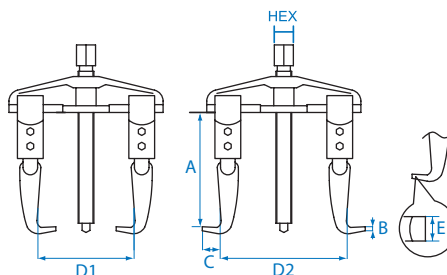

Gear Puller & Set

- Material - chrome vanadium alloy steel
- Finishing - chrome plated & phosphate sunk

7962

- Two-Jaw gear puller

KT NO.	Capacity (tons)	HEX (mm)	Jaw (leg)	Spread (A)mm	Reach (B)mm	Kg	Box
7962-03	2	14	2	40~75	60	0.44	1 / 40
7962-04	4	17	2	50~100	95	0.78	1 / 20
7962-06	6	19	2	70~150	150	1.65	1 / 10
7962-08	10	23	2	95~200	235	3.50	1 / 5
7962-12	15	32	2	140~300	280	7.00	1 / 2

7963

- Three-Jaw gear puller

KT NO.	Capacity (tons)	HEX (mm)	Jaw (leg)	Spread (A)mm	Reach (B)mm	Kg	Box
7963-03	3	14	3	40~75	60	0.55	1 / 40
7963-04	6	17	3	50~100	95	1.06	1 / 20
7963-06	9	19	3	70~150	150	2.25	1 / 10
7963-08	15	23	3	95~200	235	4.50	1 / 5
7963-12	22	32	3	140~300	280	11.00	1 / 2

7962B

- Two-Jaw gear puller
- Adjustable sliding arm for efficiency and safety
- Reversible jaws for internal & external options gear, axle, bearing, etc...

KT NO.	Capacity (tons)	Hex (mm)	Jaw (leg)	Reach A(mm)	B (mm)	C (mm)	Spread D1 (mm)	Spread D2(mm)	E (mm)	Kg	Box
7962B-35	3.0	17	2	100	3.8	14.5	90	60~125	21	1.05	1/12
7962B-05	5.0	17	2	100	3.8	14.5	130	60~160	21	1.15	1/12
7962B-06	5.0	22	2	150	4.6	23.0	150	85~200	30	2.98	1/6
7962B-08	7.5	22	2	150	4.6	23.0	190	105~230	30	3.41	1/6
7962B-10	7.5	27	2	210	7.0	30.0	240	130~300	35	7.11	1/3

7962B1PR

- Two-Jaw gear puller
- Adjustable sliding arm for efficiency and safety
- Reversible jaws for internal & external options gear, axle, bearing, etc...

Contents

18.20 1

7962B 3.5", 5", 6", 8", 10"