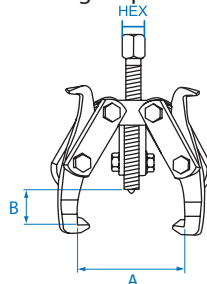

Gear Puller & Set

- Material - chrome vanadium alloy steel
- Finishing - chrome plated & phosphate sunk

7962

- Two-Jaw gear puller

KT NO.	Capacity (tons)	HEX (mm)	Jaw (leg)	Spread (A)mm	Reach (B)mm	Kg	Box
7962-03	2	14	2	40~75	60	0.44	1 / 40
7962-04	4	17	2	50~100	95	0.78	1 / 20
7962-06	6	19	2	70~150	150	1.65	1 / 10
7962-08	10	23	2	95~200	235	3.50	1 / 5
7962-12	15	32	2	140~300	280	7.00	1 / 2

7963

- Three-Jaw gear puller

KT NO.	Capacity (tons)	HEX (mm)	Jaw (leg)	Spread (A)mm	Reach (B)mm	Kg	Box
7963-03	3	14	3	40~75	60	0.55	1 / 40
7963-04	6	17	3	50~100	95	1.06	1 / 20
7963-06	9	19	3	70~150	150	2.25	1 / 10
7963-08	15	23	3	95~200	235	4.50	1 / 5
7963-12	22	32	3	140~300	280	11.00	1 / 2

7962B

- Two-Jaw gear puller
- Adjustable sliding arm for efficiency and safety
- Reversible jaws for internal & external options gear, axle, bearing, etc...

KT NO.	Capacity (tons)	Hex (mm)	Jaw (leg)	Reach A(mm)	B (mm)	C (mm)	Spread D1 (mm)	Spread D2(mm)	E (mm)	Kg	Box
7962B-35	3.0	17	2	100	3.8	14.5	90	60~125	21	1.05	1/12
7962B-05	5.0	17	2	100	3.8	14.5	130	60~160	21	1.15	1/12
7962B-06	5.0	22	2	150	4.6	23.0	150	85~200	30	2.98	1/6
7962B-08	7.5	22	2	150	4.6	23.0	190	105~230	30	3.41	1/6
7962B-10	7.5	27	2	210	7.0	30.0	240	130~300	35	7.11	1/3

7962B1PR

- Two-Jaw gear puller
- Adjustable sliding arm for efficiency and safety
- Reversible jaws for internal & external options gear, axle, bearing, etc...

Contents

18.20 1

7962B 3.5", 5", 6", 8", 10"