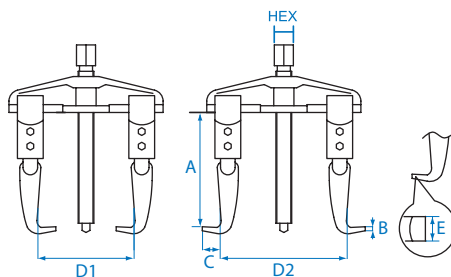

Gear Puller & Set

- Material - chrome vanadium alloy steel
- Finishing - chrome plated & phosphate sunk

7962

- Two-Jaw gear puller

KT NO.	Capacity (tons)	HEX (mm)	Jaw (leg)	Spread (A)mm	Reach (B)mm	Kg	Box
7962-03	2	14	2	40~75	60	0.44	1 / 40
7962-04	4	17	2	50~100	95	0.78	1 / 20
7962-06	6	19	2	70~150	150	1.65	1 / 10
7962-08	10	23	2	95~200	235	3.50	1 / 5
7962-12	15	32	2	140~300	280	7.00	1 / 2

7963

- Three-Jaw gear puller

KT NO.	Capacity (tons)	HEX (mm)	Jaw (leg)	Spread (A)mm	Reach (B)mm	Kg	Box
7963-03	3	14	3	40~75	60	0.55	1 / 40
7963-04	6	17	3	50~100	95	1.06	1 / 20
7963-06	9	19	3	70~150	150	2.25	1 / 10
7963-08	15	23	3	95~200	235	4.50	1 / 5
7963-12	22	32	3	140~300	280	11.00	1 / 2

7962B

- Two-Jaw gear puller
- Adjustable sliding arm for efficiency and safety
- Reversible jaws for internal & external options gear, axle, bearing, etc...

KT NO.	Capacity (tons)	Hex (mm)	Jaw (leg)	Reach A(mm)	B (mm)	C (mm)	Spread D1 (mm)	Spread D2(mm)	E (mm)	Kg	Box
7962B-35	3.0	17	2	100	3.8	14.5	90	60~125	21	1.05	1/12
7962B-05	5.0	17	2	100	3.8	14.5	130	60~160	21	1.15	1/12
7962B-06	5.0	22	2	150	4.6	23.0	150	85~200	30	2.98	1/6
7962B-08	7.5	22	2	150	4.6	23.0	190	105~230	30	3.41	1/6
7962B-10	7.5	27	2	210	7.0	30.0	240	130~300	35	7.11	1/3

7962B1PR

- Two-Jaw gear puller
- Adjustable sliding arm for efficiency and safety
- Reversible jaws for internal & external options gear, axle, bearing, etc...

Contents

18.20 1

7962B 3.5", 5", 6", 8", 10"