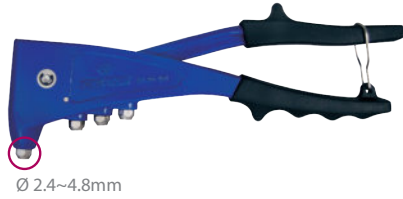

Riveter & Set

21-20-101

- Stainless steel riveter nozzles
- Drop-forged aluminum body

KT NO.	L		Capacity		kg	Crate
	inch	mm	inch	mm		
21-20-101	10-1/4	260	3 / 32	Ø 2.4	588	12 / 24
			1 / 8	Ø 3.2		
			5 / 32	Ø 4.0		
			3 / 16	Ø 4.8		

- 4 changeable sizes
- Stainless steel riveter
- The driver can be used in 90° and 180°

KT NO.	L		Capacity		kg	Crate
	inch	mm	inch	mm		
21-20-102	11	278	3 / 32	Ø 2.4	778	6 / 24
			1 / 8	Ø 3.2		
			5 / 32	Ø 4.0		
			3 / 16	Ø 4.8		

Riveter

79711

- Stainless steel riveter nozzles
- Drop-forged aluminum body
- Heavy duty riveter for stainless or aluminum rivets

KT NO.	L		Capacity		kg	Crate
	inch	mm	inch	mm		
79711	18	460	1 / 8	Ø 3.2	1480	1 / 12
			5 / 32	Ø 4.0		
			3 / 16	Ø 4.8		
			1 / 4	Ø 6.4		

Expander Riveter

79721

- Expander framework design to press riveter
- 4 PC. Interchangeable nozzles
- Heavy duty riveter for stainless or aluminum rivets

KT NO.	L		Capacity		kg	Crate
	mm(min)	mm(max)	inch	mm		
79721	315	870	1 / 8	Ø 3.2	2.00	1 / 10
			5 / 32	Ø 4.0		
			3 / 16	Ø 4.8		
			1 / 4	Ø 6.4		