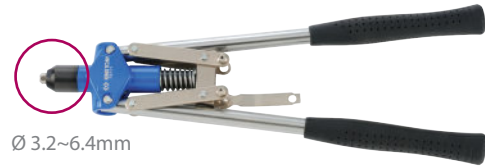

Riveter & Set

21-20-101

- Stainless steel riveter nozzles
- Drop-forged aluminum body

KT NO.	L		Capacity		kg	Crate
	inch	mm	inch	mm		
21-20-101	10-1/4	260	3 / 32	Ø 2.4	588	12 / 24
			1 / 8	Ø 3.2		
			5 / 32	Ø 4.0		
			3 / 16	Ø 4.8		

- 4 changeable sizes
- Stainless steel riveter
- The driver can be used in 90° and 180°

KT NO.	L		Capacity		kg	Crate
	inch	mm	inch	mm		
21-20-102	11	278	3 / 32	Ø 2.4	778	6 / 24
			1 / 8	Ø 3.2		
			5 / 32	Ø 4.0		
			3 / 16	Ø 4.8		

Riveter

79711

- Stainless steel riveter nozzles
- Drop-forged aluminum body
- Heavy duty riveter for stainless or aluminum rivets

KT NO.	L		Capacity		kg	Crate
	inch	mm	inch	mm		
79711	18	460	1 / 8	Ø 3.2	1480	1 / 12
			5 / 32	Ø 4.0		
			3 / 16	Ø 4.8		
			1 / 4	Ø 6.4		

Expander Riveter

79721

- Expander framework design to press riveter
- 4 PC. Interchangeable nozzles
- Heavy duty riveter for stainless or aluminum rivets

KT NO.	L		Capacity		kg	Crate
	mm(min)	mm(max)	inch	mm		
79721	315	870	1 / 8	Ø 3.2	2.00	1 / 10
			5 / 32	Ø 4.0		
			3 / 16	Ø 4.8		
			1 / 4	Ø 6.4		