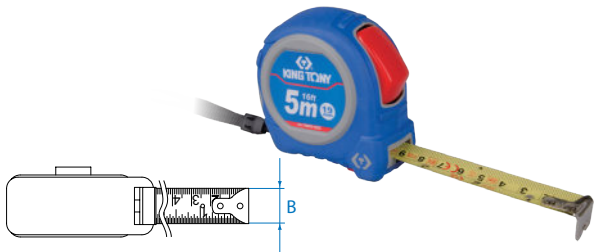

Measuring Tape

- Auto-Lock measuring tape
- Two retrieval buttons
- Nylon coating 3-rivet blade
- Ergonomic & shockproof ABS+TPE case
- Specially red marked each 10cm scale
- EU Class II accuracy standard approval

79093