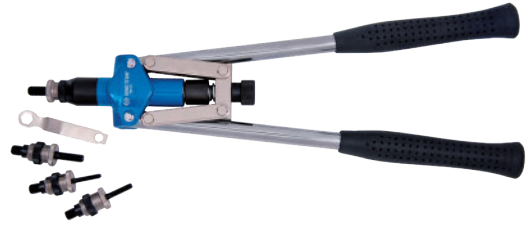

# Nut Riveter

79731

- Stainless steel nut riveter nozzles
- Drop-forged aluminum body
- Heavy duty riveter for stainless or aluminum rivet nuts

KT NO.	inch	L mm	Capacity	kg	Crate / Box
			M5		
79731	18	472	M5	1.86	1 / 12
			M6		
			M8		
			M10		

# Measuring Tape

- Auto-Lock measuring tape
- Two retrieval buttons
- Nylon coating 3-rivet blade
- Ergonomic & shockproof ABS+TPE case
- Specially red marked each 10cm scale
- EU Class II accuracy standard approval