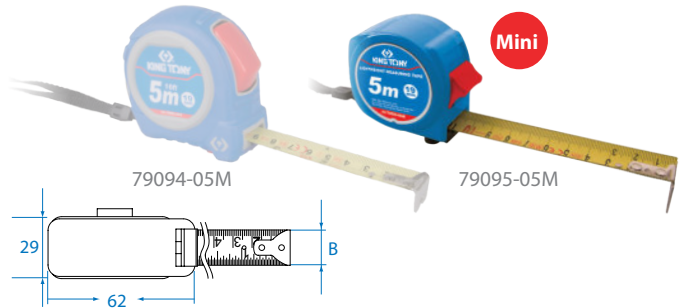

Nut Riveter

79731

- Stainless steel nut riveter nozzles
- Drop-forged aluminum body
- Heavy duty riveter for stainless or aluminum rivet nuts

KT NO.	inch	L mm	Capacity	kg	Crate / Box
			M5		
79731	18	472	M5	1.86	1 / 12
			M6		
			M8		
			M10		

Measuring Tape

- Auto-Lock measuring tape
- Two retrieval buttons
- Nylon coating 3-rivet blade
- Ergonomic & shockproof ABS+TPE case
- Specially red marked each 10cm scale
- EU Class II accuracy standard approval

79093

KT NO.	L M / FT	B mm	g	Crate / Box
79093-02M	2M	16	110	16 / 64
79093-03M	3M	16	137	16 / 64
79093-05M	5M	19	210	14 / 56
79093-05M1	5M	25	260	12 / 48
79093-08M	8M	25	420	12 / 48
79093-03C	3M/10FT	16	137	16 / 64
79093-05C	5M/16FT	19	210	14 / 56
79093-08C	8M/26FT	25	420	12 / 48

79094

- Magnetic hook

KT NO.	L M / FT	B mm	g	Crate / Box
79094-02M	2M	16	110	16 / 64
79094-03M	3M	16	137	16 / 64
79094-05M	5M	19	210	14 / 56
79094-08M	8M	25	420	12 / 48
79094-03C	3M/10FT	16	137	16 / 64
79094-05C	5M/16FT	19	210	15 / 60
79094-05C1	5M/16FT	25	260	12 / 48
79094-08C	8M/26FT	25	420	12 / 48

79095-05M

- Magnetic hook

79094-05M
16%

KT NO.	L M / FT	B mm	g	Crate / Box
79095-05M	5M	19	180	12 / 120

79095-05M-S

12 PC.

Contents

KT NO.	g	Crate / Box
79095-05M x 12 PC.	1.90	1 / 10

Paper Display Stand

87118

- Capacity : 12 PC.
- For all measuring tape (79093 / 79094 <02M,03M,05M>series)
- Paper display stand size(mm) : 309 x 237 x 189 (0.489 CUFT)