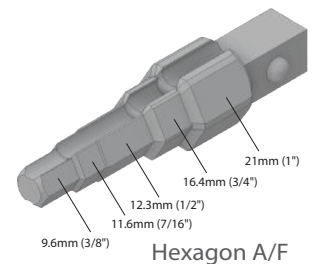

180° Tube Bender

7CA11-08

- Suitable for use in refrigeration and air-conditioning, oil supply, heating installations, floor heating
- Able to accurately bend soft copper pipes, brass pipes, aluminum pipes, and thin-walled iron pipes (walls less than 0.6 mm) up to 180°
- Bending with the bending radius display and measurement scale

KT NO.	Ø		max.		R(radius) mm	Overall length		g	/
	inch	mm	inch	mm		inch	mm		
7CA11-08	5/16	8	0.035	0.9	18	9	236	712	1 / 20

90° Tube Bender

7CA15-10M

- 4 in 1 design, easy and quick to change the bend size
- Bend 5mm, 6mm, 8mm and 10mm outside diameter brass, copper or aluminum tubing
- Unique design allows bending in tight spaces
- Comfort grip handles reduce hand fatigue and slippage

KT NO.	Ø		max. (mm)	Overall length		g	/
	inch			inch	mm		
7CA15-10M	3/16, 1/4, 5/16, 3/8		0.9	10-7/8	275	882	2 / 24

Stepped Ratchet Radiator Key Set

7HA03

- Suitable for installation and removal of most radiator valves and tank connectors
- Key has fittings from small to large, stepped along the length of the key, for different internal hexagon and internal lug valve sizes
- Stepped hexagon key with 3/8", 7/16", 1/2", 3/4", 1"
- 1/2"DR. ratchet makes installations quickly and easily
- 4724-11G can be used as general ratchet, DIN 3122, 11° gear action degree (32 teeth)