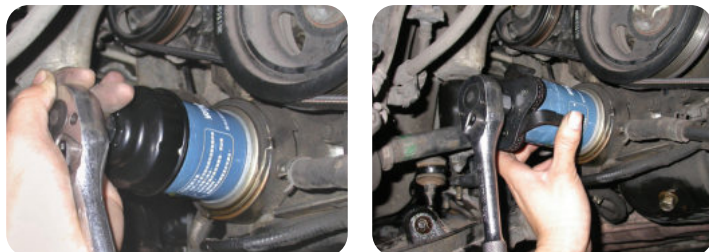

# Cup Type Oil Filter Wrench Set

**9AE6030**

1/2"

- 1/2" square drive
- Withstands up to 115.2 N-m(85 ft-lb)
- Coated with electro-black oxide finish for protection against rust
- Cup-type design, reduce the possibility to damage oil filters
- Suitable for 3/8" or 1/2" drive tool