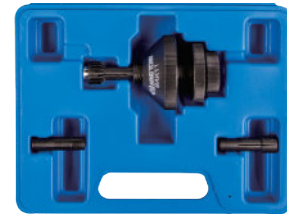

9AH0331

- Facilitates the easy insertion of valves
- Automatic change in direction
- Use with fine grinding paste
- Two different suction cups: 22mm / 28mm
- Working speed(Max):1000rpm

287 10 / 40

Universal Clutch Aligner Set

9AK11

- Designed to make alignment and assembly of clutch
- Specially designed for those vehicles equipped with late-model front wheel drives without pilot bearing in flywheel

3 PC.

- CONTENTS :
- 9AK11P03
Ø 23 ~ 27mm
 - 9AK11P02
Ø 19 ~ 23mm
 - 9AK11P01
Ø 15.5 ~ 20mm