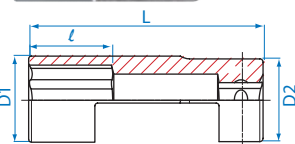

9AJ4322

1/2"

- For oxygen sensors
- Featuring a slot for the connecting lead

KT NO.	∅ mm	D1 mm	D2 mm	l mm	L mm	Kg	Box
9AJ4322	22	32	30	30	85	294	5 / 60

Oxygen Sensor Socket Set

9AJ017

3/8"+1/2"

- 7 PC. special sockets for removing oxygen sensors
- Suitable for most vehicles : Volkswagen, BMW, PSA, Mercedes-Benz, Ford, etc...

2.33 1 / 10