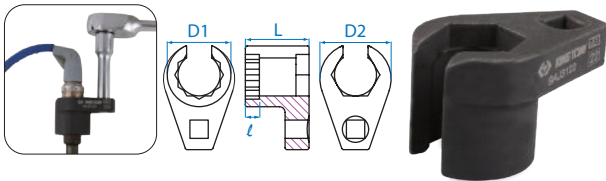

9AH0331

- Facilitates the easy insertion of valves
- Automatic change in direction
- Use with fine grinding paste
- Two different suction cups: 22mm / 28mm
- Working speed(Max):1000rpm

287 10 / 40

Universal Clutch Aligner Set

9AK11

- Designed to make alignment and assembly of clutch
- Specially designed for those vehicles equipped with late-model front wheel drives without pilot bearing in flywheel

3 PC.

- CONTENTS :
- 9AK11P03
Ø 23 ~ 27mm
 - 9AK11P02
Ø 19 ~ 23mm
 - 9AK11P01
Ø 15.5 ~ 20mm

KT NO.	∅ mm	Kg	Box
9AK11	15.5~27	0.60	1 / 20

Oxygen Sensor Socket

9AJ3122

3/8"

- For installing and removing oxygen sensors
- Offset design for confined areas

KT NO.	∅ mm	D1 mm	D2 mm	l mm	L mm	Kg	Box
9AJ3122	22	34	38	8	34	178	1 / 100