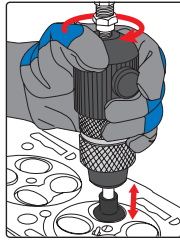

Heavy Duty Air Valve Lapper Set

9AH0321

- Design for operating in tough environments
- Adjustable speed regulator for precise control during operation
- Complete with rubber caps of 20mm, 30mm, 35mm and 45mm

9AH0331

- Facilitates the easy insertion of valves
- Automatic change in direction
- Use with fine grinding paste
- Two different suction cups: 22mm / 28mm
- Working speed(Max):1000rpm

287 10 / 40

Universal Clutch Aligner Set