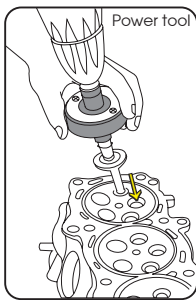

5 PC.

KT NO.	Free Speed R.P.M	Pistone Stroke inch mm	Overall Length inch mm	Air Inlet inch	Air Hose ID	Average Air Consumption CFM L/min	Kg	Box
9AH0321	5600	1.1 29	9.0 228	1/4	3/8	2.5 71	1.82	1 / 10

Oscillating Valve Lapping Tool

9AH0331

- Facilitates the easy insertion of valves
- Automatic change in direction
- Use with fine grinding paste
- Two different suction cups: 22mm / 28mm
- Working speed(Max):1000rpm

287 10 / 40

Universal Clutch Aligner Set

9AK11

- Designed to make alignment and assembly of clutch
- Specially designed for those vehicles equipped with late-model front wheel drives without pilot bearing in flywheel

3 PC.

- CONTENTS :
- 9AK11P03
Ø 23 ~ 27mm
 - 9AK11P02
Ø 19 ~ 23mm
 - 9AK11P01
Ø 15.5 ~ 20mm