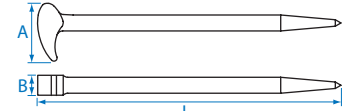

### 9TK3

- With a long tapered end for alignments and a rolling head for prying

KT NO.	inch	L mm	A mm	B mm		
9TK306	6	151	29.0	10.0	75	10 / 200
9TK312	12	305	36.5	12.3	252	2 / 40
9TK316	16	405	45.6	14.5	501	2 / 20
9TK320	20	504	60.2	18.0	952	2 / 20