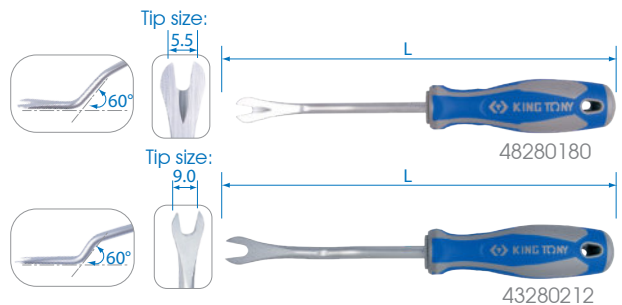

48280180

43280212

- Special tool to remove the lining and clip of the car

KT NO.	Tip mm	L mm	Type		
48280180	5.5	210	60°	90	12 / 144
43280212	9	240	60°	134	12 / 144