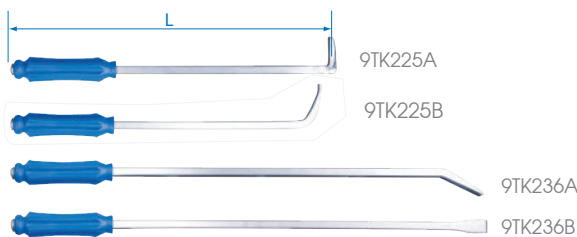

Jumbo Pry Bar & Set

9TK2

- For heavy-duty application
- Includes straight, 90, 45, 30 degree tip for variety situation to use
- Extra long pry bar makes more powerful for prying and levering

KT NO.	inch	L mm	Type		
9TK225A	25	625	90°	1620	1 / 6
9TK225B	25	625	45°	1510	1 / 6
9TK236A	36	920	30°	2070	1 / 12
9TK236B	36	920	Straight	2060	1 / 12