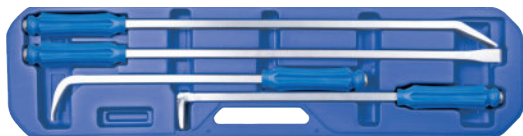

9TK024

4 PC.

Contents

9.34 1 / 2

9TK225A
9TK225B
9TK236A
9TK236B