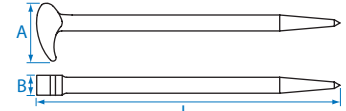

- For heavy-duty application
- Includes straight, 90, 45, 30 degree tip for variety situation to use
- Extra long pry bar makes more powerful for prying and levering

KT NO.	inch	L mm	Type		
9TK225A	25	625	90°	1620	1 / 6
9TK225B	25	625	45°	1510	1 / 6
9TK236A	36	920	30°	2070	1 / 12
9TK236B	36	920	Straight	2060	1 / 12

9TK024

4 PC.

Contents

9.34 1 / 2

9TK225A
9TK225B
9TK236A
9TK236B

Rolling Head Pry Bar & Set

- Material - chrome vanadium alloy steel
- Finishing - Black phosphate with polished head

CAUTION Please wear proper safety gear while working.

9TK3

- With a long tapered end for alignments and a rolling head for prying

KT NO.	inch	L mm	A mm	B mm		
9TK306	6	151	29.0	10.0	75	10 / 200
9TK312	12	305	36.5	12.3	252	2 / 40
9TK316	16	405	45.6	14.5	501	2 / 20
9TK320	20	504	60.2	18.0	952	2 / 20