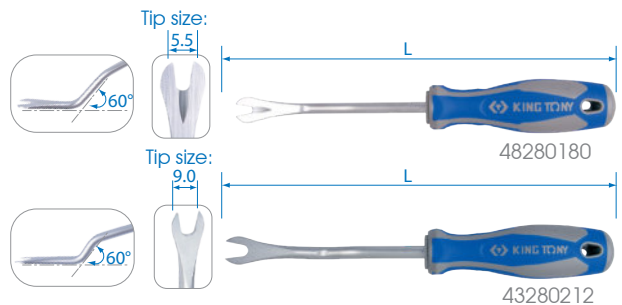

9TK3

- With a long tapered end for alignments and a rolling head for prying

KT NO.	inch	L mm	A mm	B mm		
9TK306	6	151	29.0	10.0	75	10 / 200
9TK312	12	305	36.5	12.3	252	2 / 40
9TK316	16	405	45.6	14.5	501	2 / 20
9TK320	20	504	60.2	18.0	952	2 / 20

9TK034

4 PC.

Contents

1.73 1 / 8

Door Upholstery Remover

- Grip material - PP+TPR
- Chrome vanadium alloy steel

48280180

43280212

- Special tool to remove the lining and clip of the car

KT NO.	Tip mm	L mm	Type		
48280180	5.5	210	60°	90	12 / 144
43280212	9	240	60°	134	12 / 144

X-ON Electronics

Largest Supplier of Electrical and Electronic Components