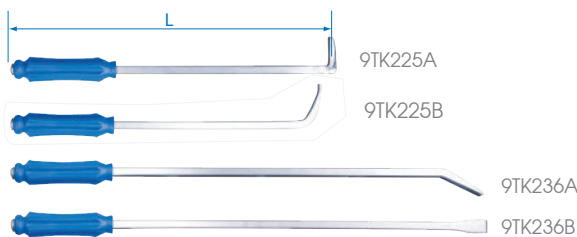

Pry Bar & Set

- Grip material - PP+TPR
- Chrome vanadium alloy steel

9TK1

- Packaged in plastic tray
- Pry bars are for prying and levering
- Sturdy blade minimizing lever spring effect
- It's hardened and tempered for maximum durability

KT NO.	L mm		
9TK108	204	110	6 / 72
9TK112	312	286	6 / 48
9TK118	458	514	6 / 48
9TK124	608	655	6 / 36

9TK014

4 PC.

Contents

1.87 5 / 10

9TK108, 9TK112, 9TK118, 9TK124

Jumbo Pry Bar & Set

9TK2

- For heavy-duty application
- Includes straight, 90, 45, 30 degree tip for variety situation to use
- Extra long pry bar makes more powerful for prying and levering

KT NO.	inch	L mm	Type		
9TK225A	25	625	90°	1620	1 / 6
9TK225B	25	625	45°	1510	1 / 6
9TK236A	36	920	30°	2070	1 / 12
9TK236B	36	920	Straight	2060	1 / 12

9TK024

4 PC.

Contents

9.34 1 / 2

9TK225A
9TK225B
9TK236A
9TK236B

Rolling Head Pry Bar & Set

- Material - chrome vanadium alloy steel
- Finishing - Black phosphate with polished head

CAUTION Please wear proper safety gear while working.