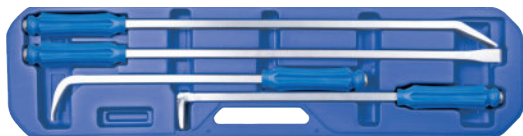

Pry Bar & Set

- Grip material - PP+TPR
- Chrome vanadium alloy steel

9TK1

- Packaged in plastic tray
- Pry bars are for prying and levering
- Sturdy blade minimizing lever spring effect
- It's hardened and tempered for maximum durability

KT NO.	L mm		
9TK108	204	110	6 / 72
9TK112	312	286	6 / 48
9TK118	458	514	6 / 48
9TK124	608	655	6 / 36

9TK014

4 PC.

Contents

1.87 5 / 10

9TK108, 9TK112, 9TK118, 9TK124

Jumbo Pry Bar & Set

9TK2

- For heavy-duty application
- Includes straight, 90, 45, 30 degree tip for variety situation to use
- Extra long pry bar makes more powerful for prying and levering

KT NO.	inch	L mm	Type		
9TK225A	25	625	90°	1620	1 / 6
9TK225B	25	625	45°	1510	1 / 6
9TK236A	36	920	30°	2070	1 / 12
9TK236B	36	920	Straight	2060	1 / 12

9TK024

4 PC.

Contents

9.34 1 / 2

9TK225A
9TK225B
9TK236A
9TK236B

Rolling Head Pry Bar & Set

- Material - chrome vanadium alloy steel
- Finishing - Black phosphate with polished head

CAUTION Please wear proper safety gear while working.