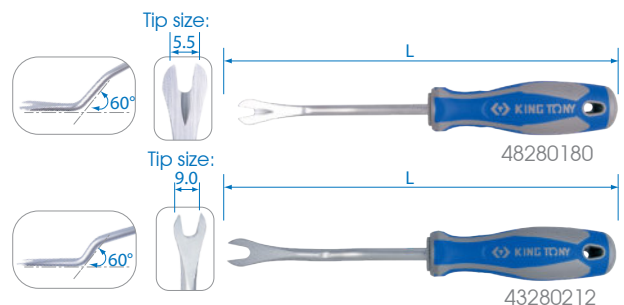

9TK3

- With a long tapered end for alignments and a rolling head for prying

KT NO.	inch	L mm	A mm	B mm		
9TK306	6	151	29.0	10.0	75	10 / 200
9TK312	12	305	36.5	12.3	252	2 / 40
9TK316	16	405	45.6	14.5	501	2 / 20
9TK320	20	504	60.2	18.0	952	2 / 20

9TK034

4 PC.

Contents

1.73 1 / 8

Door Upholstery Remover

- Grip material - PP+TPR
- Chrome vanadium alloy steel

48280180

43280212

- Special tool to remove the lining and clip of the car

KT NO.	Tip mm	L mm	Type		
48280180	5.5	210	60°	90	12 / 144
43280212	9	240	60°	134	12 / 144

X-ON Electronics

Largest Supplier of Electrical and Electronic Components