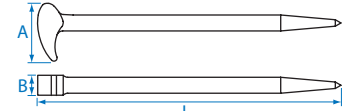

- For heavy-duty application
- Includes straight, 90, 45, 30 degree tip for variety situation to use
- Extra long pry bar makes more powerful for prying and levering

KT NO.	inch	L mm	Type		
9TK225A	25	625	90°	1620	1 / 6
9TK225B	25	625	45°	1510	1 / 6
9TK236A	36	920	30°	2070	1 / 12
9TK236B	36	920	Straight	2060	1 / 12

9TK024

4 PC.

Contents

9.34 1 / 2

9TK225A
9TK225B
9TK236A
9TK236B

Rolling Head Pry Bar & Set

- Material - chrome vanadium alloy steel
- Finishing - Black phosphate with polished head

CAUTION Please wear proper safety gear while working.

9TK3

- With a long tapered end for alignments and a rolling head for prying

KT NO.	inch	L mm	A mm	B mm		
9TK306	6	151	29.0	10.0	75	10 / 200
9TK312	12	305	36.5	12.3	252	2 / 40
9TK316	16	405	45.6	14.5	501	2 / 20
9TK320	20	504	60.2	18.0	952	2 / 20