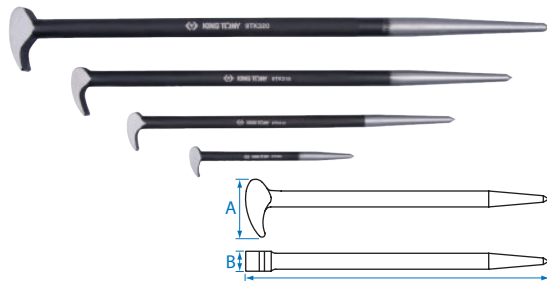

Pry Bar & Set

- Grip material - PP+TPR
- Chrome vanadium alloy steel

9TK1

- Packaged in plastic tray
- Pry bars are for prying and levering
- Sturdy blade minimizing lever spring effect
- It's hardened and tempered for maximum durability

- For heavy-duty application
- Includes straight, 90, 45, 30 degree tip for variety situation to use
- Extra long pry bar makes more powerful for prying and levering

KT NO.	inch	L mm	Type		
9TK225A	25	625	90°	1620	1 / 6
9TK225B	25	625	45°	1510	1 / 6
9TK236A	36	920	30°	2070	1 / 12
9TK236B	36	920	Straight	2060	1 / 12

9TK024

4 PC.

Contents

9.34 1 / 2

9TK225A
9TK225B
9TK236A
9TK236B

Rolling Head Pry Bar & Set

- Material - chrome vanadium alloy steel
- Finishing - Black phosphate with polished head

CAUTION Please wear proper safety gear while working.

9TK3

- With a long tapered end for alignments and a rolling head for prying

KT NO.	inch	L mm	A mm	B mm		
9TK306	6	151	29.0	10.0	75	10 / 200
9TK312	12	305	36.5	12.3	252	2 / 40
9TK316	16	405	45.6	14.5	501	2 / 20
9TK320	20	504	60.2	18.0	952	2 / 20