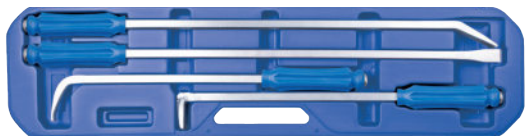

Pry Bar & Set

- Grip material - PP+TPR
- Chrome vanadium alloy steel

9TK1

- Packaged in plastic tray
- Pry bars are for prying and levering
- Sturdy blade minimizing lever spring effect
- It's hardened and tempered for maximum durability

KT NO.	L mm		
9TK108	204	110	6 / 72
9TK112	312	286	6 / 48
9TK118	458	514	6 / 48
9TK124	608	655	6 / 36

9TK014

4 PC.

Contents

1.87 5 / 10

9TK108, 9TK112, 9TK118, 9TK124

Jumbo Pry Bar & Set

9TK2

- For heavy-duty application
- Includes straight, 90, 45, 30 degree tip for variety situation to use
- Extra long pry bar makes more powerful for prying and levering

KT NO.	inch	L mm	Type		
9TK225A	25	625	90°	1620	1 / 6
9TK225B	25	625	45°	1510	1 / 6
9TK236A	36	920	30°	2070	1 / 12
9TK236B	36	920	Straight	2060	1 / 12

9TK024

4 PC.

Contents

9.34 1 / 2

9TK225A
9TK225B
9TK236A
9TK236B

Rolling Head Pry Bar & Set

- Material - chrome vanadium alloy steel
- Finishing - Black phosphate with polished head

CAUTION Please wear proper safety gear while working.