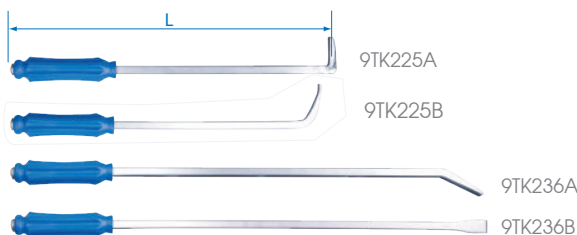

Pry Bar & Set

- Grip material - PP+TPR
- Chrome vanadium alloy steel

9TK1

- Packaged in plastic tray
- Pry bars are for prying and levering
- Sturdy blade minimizing lever spring effect
- It's hardened and tempered for maximum durability

KT NO.	L mm		
9TK108	204	110	6 / 72
9TK112	312	286	6 / 48
9TK118	458	514	6 / 48
9TK124	608	655	6 / 36

9TK014

4 PC.

Contents

1.87 5 / 10

9TK108, 9TK112, 9TK118, 9TK124

Jumbo Pry Bar & Set

9TK2

- For heavy-duty application
- Includes straight, 90, 45, 30 degree tip for variety situation to use
- Extra long pry bar makes more powerful for prying and levering

KT NO.	inch	L mm	Type		
9TK225A	25	625	90°	1620	1 / 6
9TK225B	25	625	45°	1510	1 / 6
9TK236A	36	920	30°	2070	1 / 12
9TK236B	36	920	Straight	2060	1 / 12

9TK024

4 PC.

Contents

9.34 1 / 2

9TK225A
9TK225B
9TK236A
9TK236B

Rolling Head Pry Bar & Set

- Material - chrome vanadium alloy steel
- Finishing - Black phosphate with polished head

CAUTION Please wear proper safety gear while working.