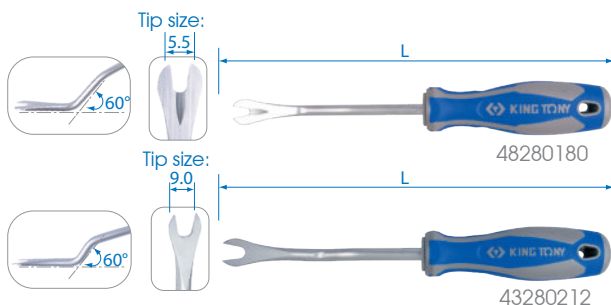

9TK3

- With a long tapered end for alignments and a rolling head for prying

KT NO.	inch	L mm	A mm	B mm		
9TK306	6	151	29.0	10.0	75	10 / 200
9TK312	12	305	36.5	12.3	252	2 / 40
9TK316	16	405	45.6	14.5	501	2 / 20
9TK320	20	504	60.2	18.0	952	2 / 20

9TK034

4 PC.

Contents

1.73 1 / 8

Door Upholstery Remover

- Grip material - PP+TPR
- Chrome vanadium alloy steel

48280180

43280212

- Special tool to remove the lining and clip of the car

KT NO.	Tip mm	L mm	Type		
48280180	5.5	210	60°	90	12 / 144
43280212	9	240	60°	134	12 / 144

X-ON Electronics

Largest Supplier of Electrical and Electronic Components