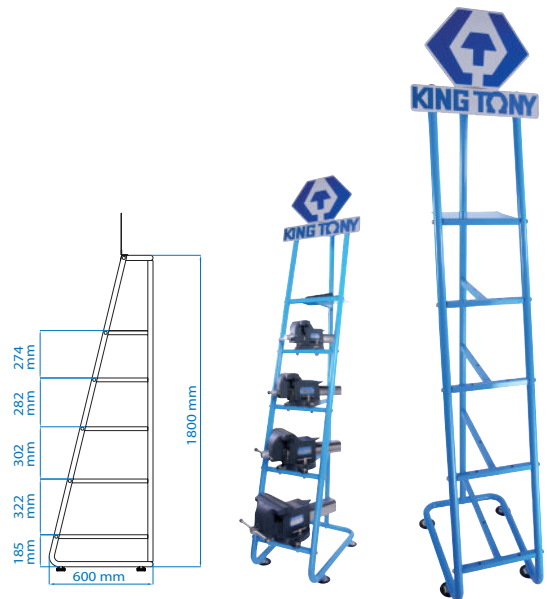

Anti-vibration Protective Gloves

9TH21XL

- Protection from repetitive impact and vibration of pneumatic tools
- Magnet in back of glove for storing metal parts and fasteners

110 100

KT NO.	Size	Width mm	Overall Length mm		
9TH21XL	XL	112	235	110	100

360° Cast Steel Bench Vise & Display Rack

9TZ11

- Cast steel body and slide ideal for heavy duty applications
- Ductile cast iron screw pitched acme thread ensures long life and positives action
- Serrated jaws design provides good grip
- 360° swivel base allows operator to approach any direction

KT NO.		W mm	H mm	L mm			
9TZ11-04	146	4"	104	57	310	7.50	1
9TZ11-05	166	5"	130	67	365	11.00	1
9TZ11-06	200	6"	155	76	422	14.50	1
9TZ11-08	225	8"	200	89	492	18.00	1
9TZ11-10	250	10"	250	102	572	25.60	1
9TZ11-12	300	12"	305	127	655	33.00	1

87160

- Overall Size - W 400 x D 600 x H 2070 mm

X-ON Electronics

Largest Supplier of Electrical and Electronic Components

Click to view similar products for [Other Tools](#) category:

Click to view products by [KING TONY](#) manufacturer: