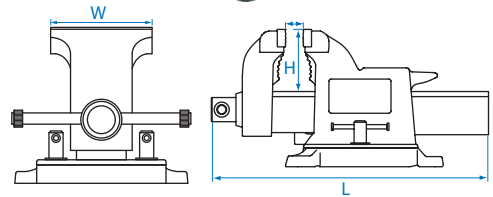

Anti-vibration Protective Gloves

9TH21XL

- Protection from repetitive impact and vibration of pneumatic tools
- Magnet in back of glove for storing metal parts and fasteners

110 100

KT NO.	Size	Width mm	Overall Length mm		
9TH21XL	XL	112	235	110	100

360° Cast Steel Bench Vise & Display Rack

9TZ11

- Cast steel body and slide ideal for heavy duty applications
- Ductile cast iron screw pitched acme thread ensures long life and positives action
- Serrated jaws design provides good grip
- 360° swivel base allows operator to approach any direction

KT NO.		W mm	H mm	L mm			
9TZ11-04	146	4"	104	57	310	7.50	1
9TZ11-05	166	5"	130	67	365	11.00	1
9TZ11-06	200	6"	155	76	422	14.50	1
9TZ11-08	225	8"	200	89	492	18.00	1
9TZ11-10	250	10"	250	102	572	25.60	1
9TZ11-12	300	12"	305	127	655	33.00	1

87160

- Overall Size - W 400 x D 600 x H 2070 mm

X-ON Electronics

Largest Supplier of Electrical and Electronic Components

Click to view similar products for [Other Tools](#) category:

Click to view products by [KING TONY](#) manufacturer: