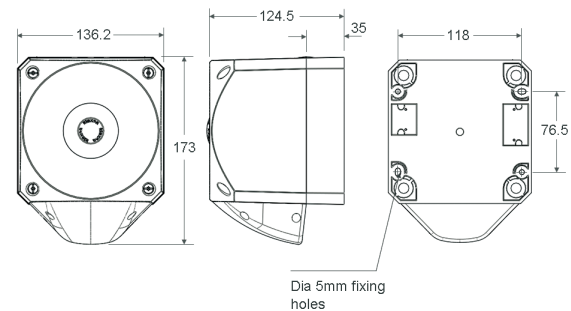

Specifications

Part No.	Lens Colour	Beacon Type	Audibility at 1m	Tones	Voltage	Sounder Current	Beacon Current
PNC-0005	Red lens	5J xenon beacon	Up to 113dB (A)	64	110/230V AC	40mA (max)	70mA
PNC-0007	Amber lens	5J xenon beacon	Up to 113dB (A)	64	110/230V AC	40mA (max)	70mA
PNC-0019	Clear lens	5J xenon beacon	Up to 113dB (A)	64	110/230V AC	40mA (max)	70mA
PNC-0044	Blue lens	5J xenon beacon	Up to 113dB (A)	64	110/230V AC	40mA (max)	70mA
PNC-0042	Green lens	5J xenon beacon	Up to 113dB (A)	64	110/230V AC	40mA (max)	70mA

IP Rating: IP66   Operating Temp: -25°C to +55°C   Cable Entries: 5   Weight: 0.8kg