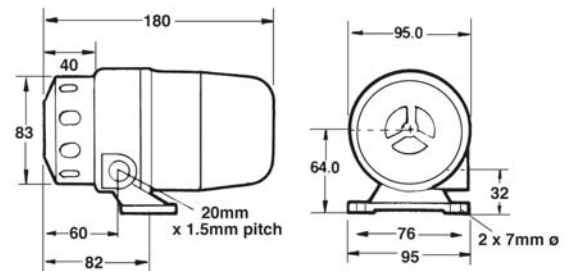

Part No.	Colours	Audibility at 1m	Tones	Voltage	Current
18-980201	Red/Black	Up to 120 dB (A)	1	24V DC	4.6A
18-980203	Red/Black	Up to 120 dB (A)	1	110V AC/DC	3A(AC)/2.7A(DC)
18-980205	Red/Black	Up to 120 dB (A)	1	230V AC/DC	1.4A(AC)/1.2A(DC)

IP Rating: IP65 Rating: Continuous Frequency: 1800Hz Operating Temp: -30°C to +45°C
Construction: Cast Aluminium Body, ABS Rotor, Stator and Cover Cable Entries: 1 Weight: 1.7kg