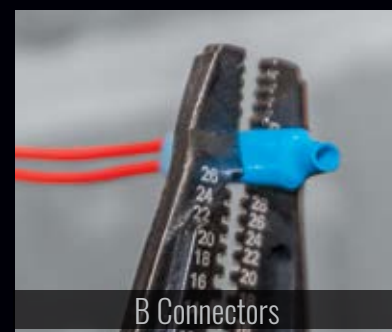

KLEIN KURVE™

WIRE STRIPPER/CRIMPER

Multi-Tool

MADE IN USA

STRIPS 10 - 28 AWG WIRE

CRIMPS 4 CONNECTORS

Scotchlok® IDC Connectors

B Connectors

Insulated Terminals

Non-Insulated Terminals

CUTS
COPPER
WIRE

SHEARS
6-32 AND 8-32
SCREWS

KLEIN-KURVE™

WIRE STRIPPER/CRIMPER MULTI-TOOL

Tip designed to **grab, pull and bend** the smallest of wires

Strips 10-26 AWG solid, 12-28 AWG stranded wire

Four Dedicated Crimpers

- 1 10-22 AWG insulated terminals
- 2 10-22 AWG non-insulated terminals
- 3 B connectors
- 4 Scotchlok® IDC connectors

MADE IN USA

Double-dipped Klein-Kurve® comfort grip handles designed for optimal leverage when cutting and crimping

Scotchlok® is a registered trademark of 3M

Cat. No.	UPC 0-92644+	Strips & Cuts	Crimps	Overall Length
1019	74507-2	<ul style="list-style-type: none"> • 10-26 AWG solid • 12-28 AWG stranded 	<ul style="list-style-type: none"> • 10-22 AWG insulated and non-insulated terminals • B connectors • Scotchlok® IDC connectors 	7.75" (197 mm)