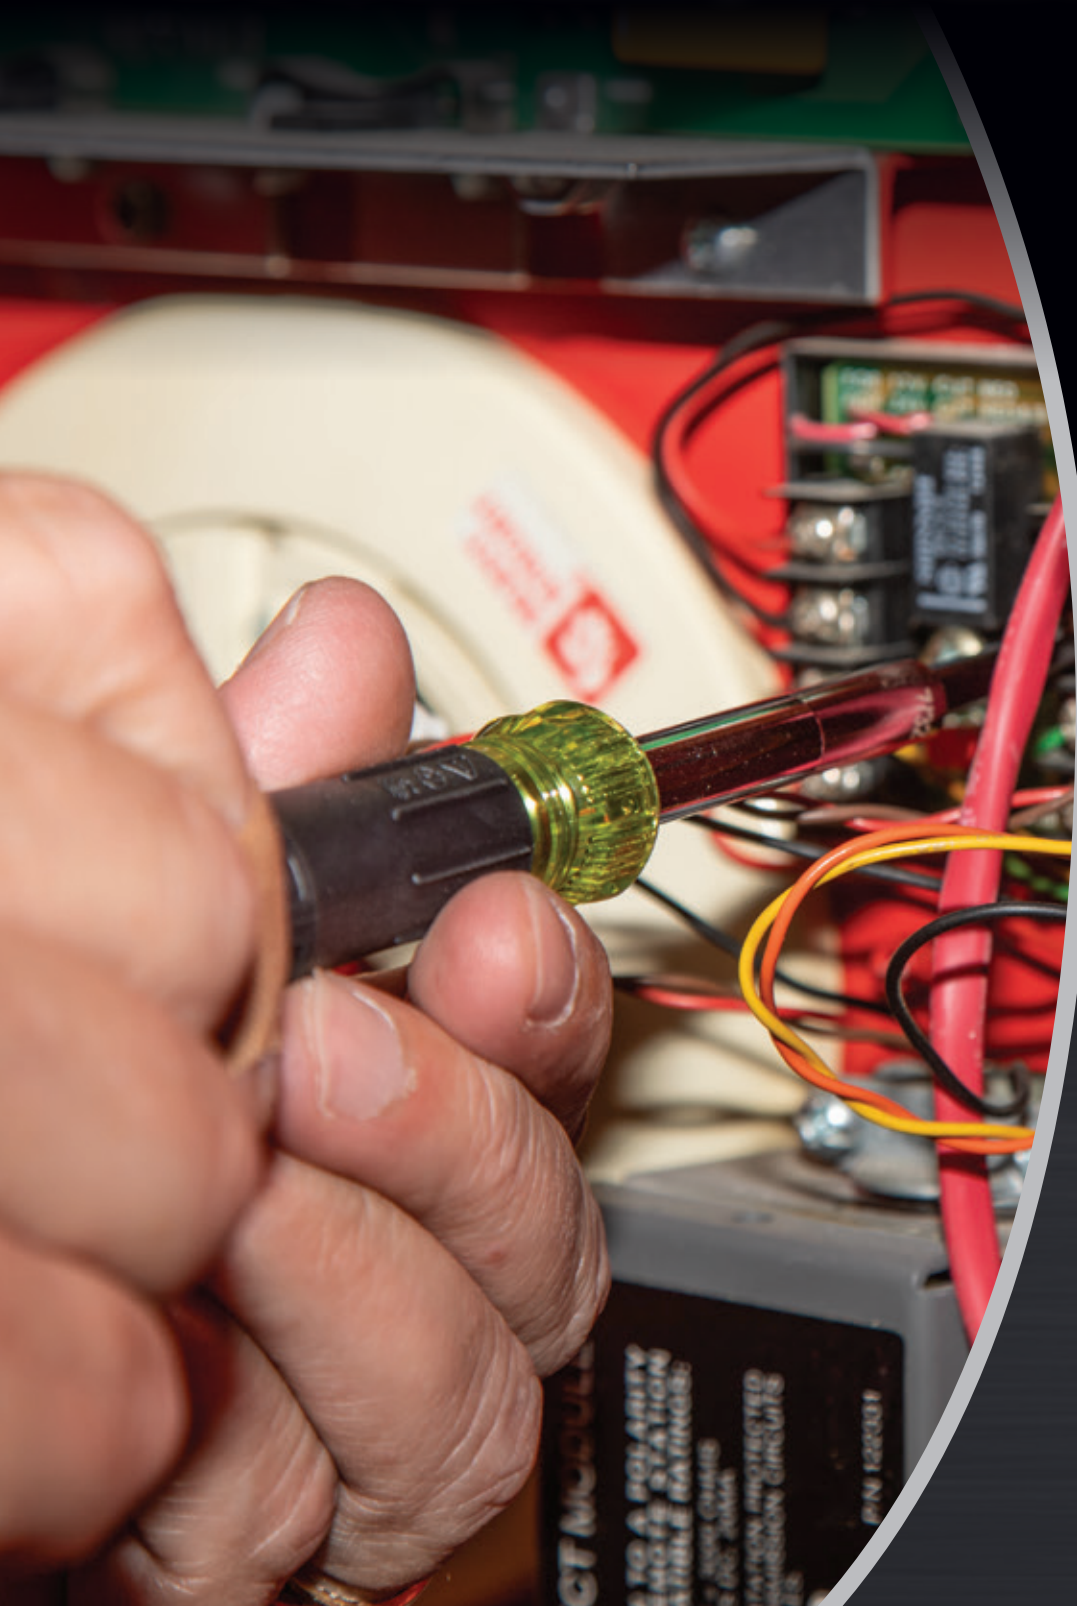

14-IN-1 PRECISION SCREWDRIVER / NUT DRIVER

14 of the most common precision sizes housed in one tool

**KLEIN
TOOLS**®

14-IN-1 PRECISION SCREWDRIVER / NUT DRIVER

Klein Tools' 14-in-1 Precision Screwdriver / Nut Driver features 14 of the most common precision sizes in one tool. The Cushion-Grip handle and spin cap provide outstanding comfort and control. This smartly designed tool contains 6 sizes of integrated steel nut drivers that securely hold four double-ended screwdriver bits. Carefully heat-treated for industrial strength, the precision-milled bits include multiple sizes of slotted, Phillips and tamperproof TORX® bits.

INTEGRATED BARRELS HOLD 14 OF THE MOST COMMON PRECISION SIZES

SPIN CAP AND CUSHION-GRIP HANDLE FOR OUTSTANDING CONTROL

Integrated nut driver includes 14 of the most common sizes in one tool:

For Professionals
SINCE 1857™

Cat. No.	UPC 0-92644+	Description	Dimensions
32314	32314-0	14-in-1 Precision Screwdriver	7" x .875" x .875" (17.8 x 2.2 x 2.2 cm)

Warning statement: Visit www.kleintools.com for safety warnings. TORX® is a registered trademark of Acument Intellectual Properties, LLC