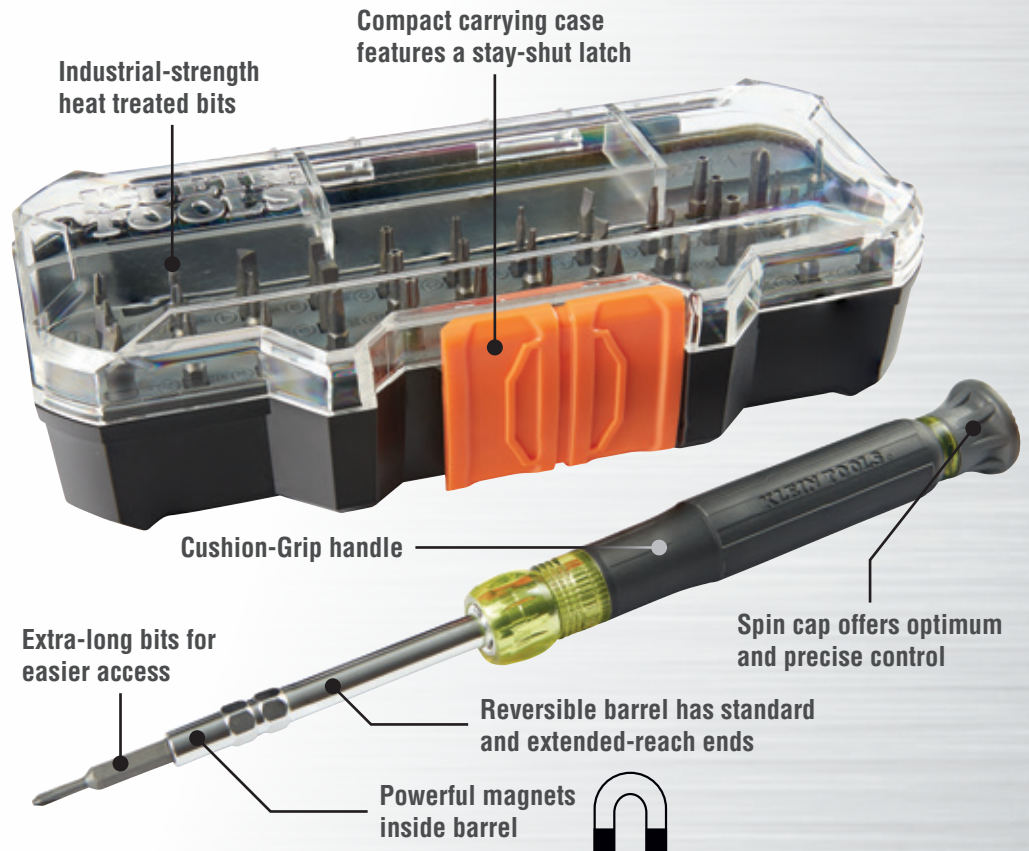


ALL-IN-1 PRECISION SCREWDRIVER SET WITH CASE

The complete set for working on electronics

Featuring bits for
Apple® products

ALL-IN-1 PRECISION SCREWDRIVER SET WITH CASE

Klein Tools' All-in-1 Precision Screwdriver Set with compact carrying case features 39 precision bits. This set provides everything you need to work with electronics and precision fasteners including those for Apple® products such as the Apple® iPhone, MacBook, and Watch. The reversible barrel is standard on one side and extra-long on the other for those hard-to-reach jobs. Powerful magnets housed in the barrel better secure the bit, which also allows it to easily pick-up and retain fasteners. The Cushion-Grip handle and spin cap provide outstanding comfort and control.

POWERFUL MAGNETS INSIDE THE REVERSIBLE BARREL BETTER RETAIN BITS AND FASTENERS

SPIN CAP AND CUSHION-GRIP HANDLE FOR OUTSTANDING CONTROL

For Professionals
SINCE 1857™

Cat. No.	UPC 0-92644+	Description	Dimensions
32717	32717-9	All-in-1 Precision Screwdriver Set with Case	8.7" x 6" x 1.6" (22.1 x 15.2 x 4.1 cm)