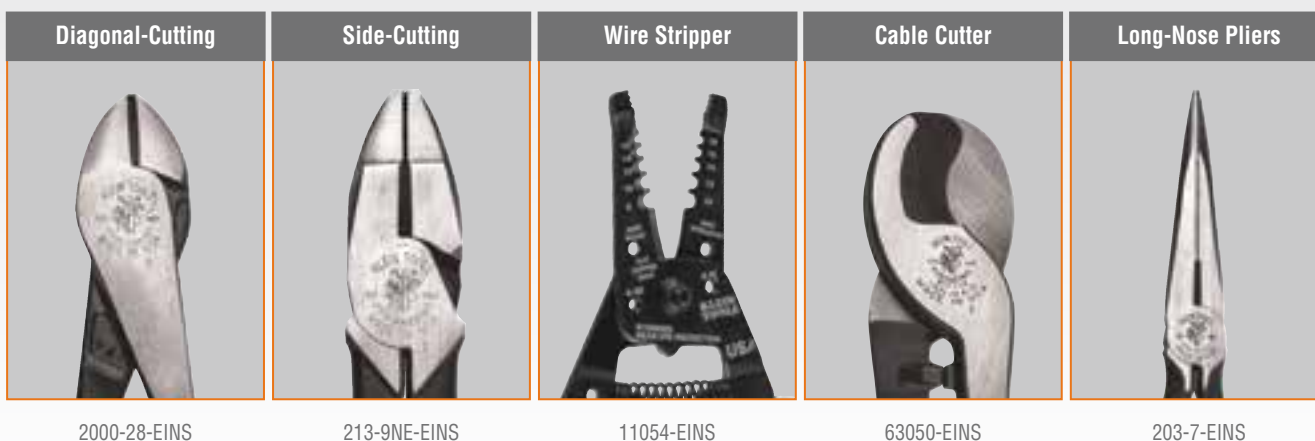

Electrician's Insulated Tools

1000 V Rated

For Safety on the Job

MADE IN USA

**KLEIN
TOOLS**

For Professionals... Since 1857[®] USA

Unique Three-Part Insulation with white underlayer provides a warning sign that insulation may be compromised.

Custom US-made tool steel.

Meets or exceeds IEC 60900 and ASTM F1505 tool standards.

Multi-color, sleek design with small thumb guards for ease of handling and storage.

12098-EINS

Selection Guide

Cat No.	UPC Code	Description	Overall Length	Weight
12098-EINS	70191-7	Combination Pliers	8-3/4" (222 mm)	0.86 lbs (0.39 kg)
High-Leverage Diagonal-Cutting Pliers				
2000-28-EINS	72007-9	Tapered Head	8-1/4" (210 mm)	0.74 lbs (0.34 kg)
2000-48-EINS	72008-6	Angled Head	8-1/4" (210 mm)	0.74 lbs (0.34 kg)
High-Leverage Side-Cutting Pliers				
213-8NE-EINS	70192-4	New England Nose	8-7/8" (225 mm)	1.00 lbs (0.45 kg)
213-9NE-EINS	70193-1	New England Nose	9-1/2" (241 mm)	1.19 lbs (0.54 kg)
20009NE-EINS	70194-8	2000 Series, Heavy-Duty Cutting	9-1/2" (241 mm)	1.19 lbs (0.54 kg)
Long Nose & Tongue & Groove Pliers				
203-6-EINS	71048-3	6" Long Nose	6-7/8" (175 mm)	0.30 lbs (0.14 kg)
203-7-EINS	71049-0	7" Long Nose	7-1/2" (191 mm)	0.35 lbs (0.16 kg)
203-8-EINS	71047-6	8" Long Nose	8-5/8" (219 mm)	0.69 lbs (0.31 kg)
502-10-EINS	73001-6	Tongue & Groove	10-1/4" (260 mm)	1.06 lbs (0.48 kg)
Cutters & Strippers				
63050-EINS	63013-2	Cable Cutter	9-5/8" (245 mm)	1.01 lbs (0.46 kg)
11054-EINS	74010-7	8-16 AWG Solid & 10-18 AWG Stranded Stripper	7-5/8" (194 mm)	0.47 lbs (0.21 kg)