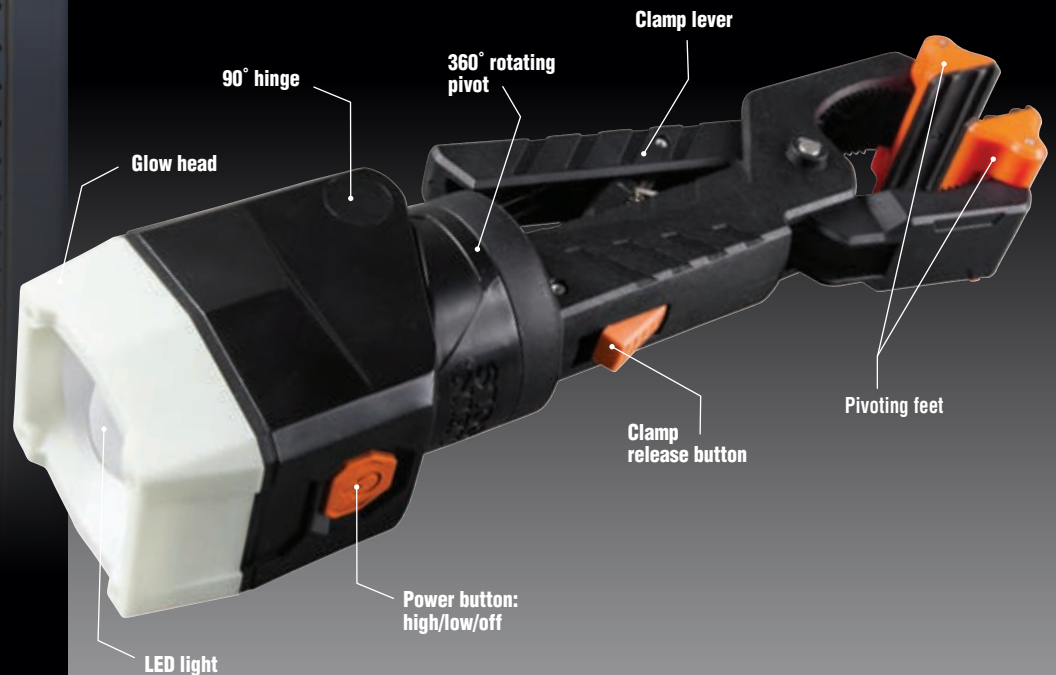

CLAMPING WORKLIGHT

*Clamp for all day,
hands-free illumination*

**KLEIN
TOOLS** 
For Professionals... Since 1857™

CLAMPING WORKLIGHT

Simply clamp this Worklight to your ladder or lift, point the light wherever you need it and get to work. The head on this LED light rotates 360° and pivots 90° so you can direct the light exactly where it is needed. When the light is on, the glow head self-charges so you can locate it if it falls, and don't worry about that, this durable light is rated for drops of up to 10 feet. The light can be clamped, stand on its own, or easily handheld making it a versatile, durable Klein Tools Clamping Worklight a must for the jobsite.

4 X AA batteries are included

90° hinge

360° rotating pivot

Cat. No.	UPC 0-92644+	Description	Dimensions
56029	56029-3	Clamping Worklight	11.25" x 2.7" x 2.8" (286 x 69 x 71 mm)

FL 1 STANDARD			
HIGH 250 Lumens 8h	LOW 125 Lumens 10h	10ft	IP54