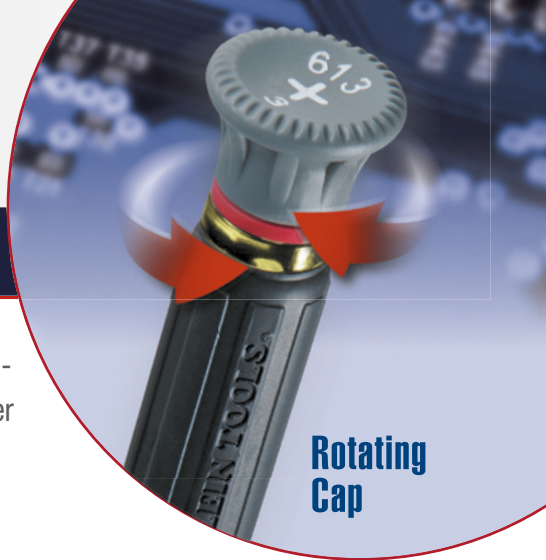

Electronics

SCREWDRIVERS

American-Made!

*Rotating cap
for optimum and
precise control*

KLEIN TOOLS®

Electronics

SCREWDRIVERS

Made in
USA

Rotating
Cap

The **Electronics Screwdrivers** with rotating caps and Klein's exclusive cushion-grip handles offer outstanding comfort in the palm of the hand and precise finger control for turning blades in tight spaces. Klein Electronics Screwdrivers are made of the highest quality tempered steel, carefully heat-treated for maximum strength, and precision ground to fit screw openings securely.

- Klein cushion-grip handle for maximum comfort when working on small equipment.
- Rotating cap for optimum and precise control.
- Color coded rings and hot stamped cap marking for quick identification.
- Professional custom carrying case included in set.
- Screwdrivers sold individually and in set (Cat. No. 85614).