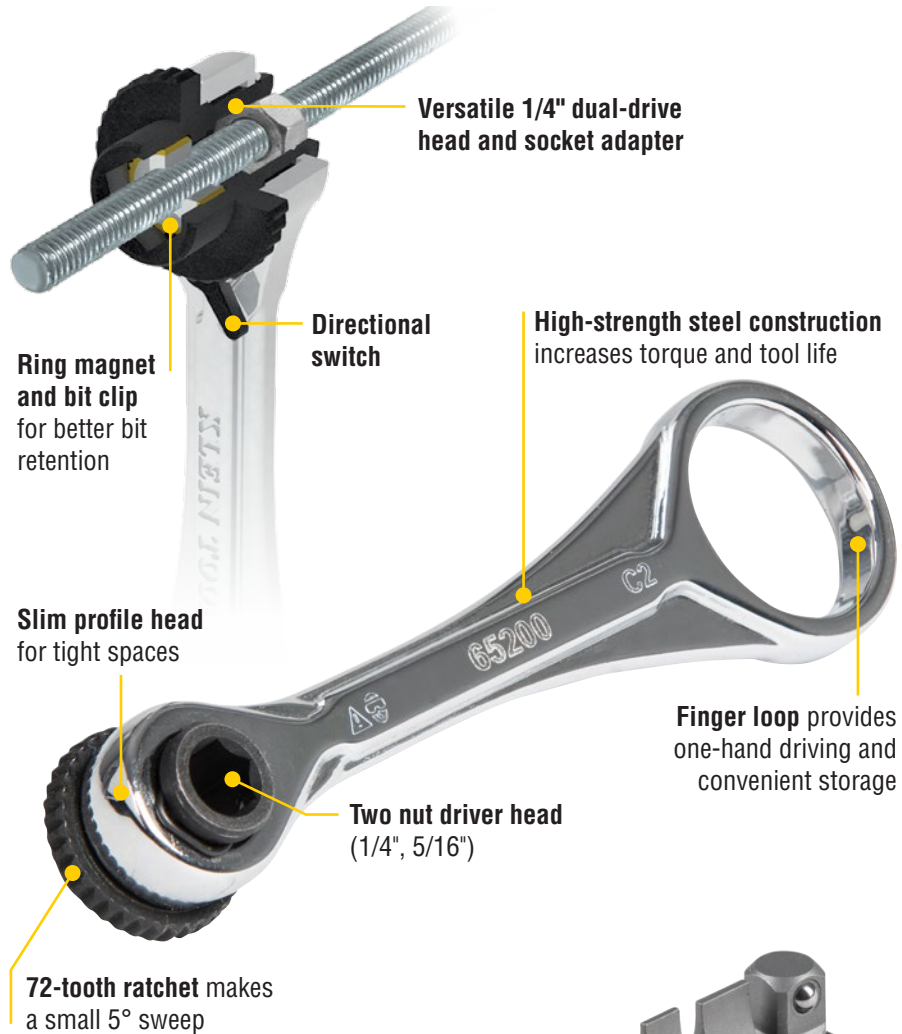

# ELECTRICIAN'S **MINI RATCHET SET**

---

Doing jobs where others just won't fit

**KLEIN**  
**TOOLS** 

1/4" DUAL-DRIVE HEAD

ACCEPTS  
DRIVER OR  
SOCKET BITS

## Electrician's Mini Ratchet Set

The Klein Tools' Electrician's Mini Ratchet Set is the perfect solution for fastening in small, tight spaces. The 72-tooth, low-profile gear-head only needs 5° of sweep, allowing professionals to fasten in spots other drivers just won't fit. Ratchet is made of high-strength Chromium-Vanadium steel, which increases torque and the life of the tool. The handle is designed with a finger loop for control and convenience. Not only does the set include a bit holder with assorted driver bits and a socket adapter, but the 1/4" dual-drive head has integrated 5/16" and 1/4" nut drivers.

72-tooth ratchet makes a small 5° sweep

Bit holder with a 1/4" adapter and four drive bits included:  
#1 and #2 Phillips, 3/16" and 1/4" slotted

Cat. No.	UPC 0-92644+	Description	Dimensions
65200	65116-8	Electrician's Mini Ratchet Set	4.33" x 0.79" x 1.17" (11.0 x 2.0 x 3.0 cm)

72-TOOTH  
LOW-PROFILE HEAD  
FASTENS IN SPOTS OTHER  
DRIVERS WON'T FIT

See our complete line of **Screwdrivers**  
[www.kleintools.com](http://www.kleintools.com)

© 2019 Klein Tools, Inc.  
Lincolnshire, IL 60069  
82877 Rev. 10/19 A