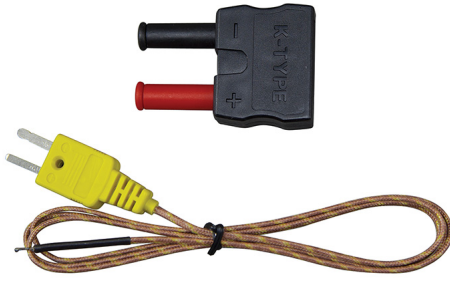

## K-Type High Temperature Thermocouple

Specific for HVAC applications, this High Temperature Thermocouple (and other Klein K-Type Accessories) extend working temperature ranges for Klein's HVAC Digital Multimeters and Clamp Meters. These accessories work with all Klein digital multimeters and clamp meters that measure temperature, as well as any other brand with meters that measure temperature. Other accessories include Temperature Pipe Clamp, Temperature Probe and Banana Plug Adapter.

### Specifications

<b>Type:</b>	K-Type Thermocouple, High Temperature with Adapter	<b>Application:</b>	HVAC
<b>Special Features:</b>	High Temperature Range	<b>Overall Length:</b>	40" (101.6 cm)
<b>Overall Height:</b>	0.50" (1.3 cm)	<b>Overall Width:</b>	1.50" (3.8 cm)
<b>Material:</b>	Thermocouple Wire with PVC Connector	<b>Temperature Range:</b>	32 to 896°F (0 to 480°C)
<b>For Use With:</b>	Any Clamp or Digital Multimeter that Measures Temperature	<b>Weight:</b>	0.40 oz (11.0 g)