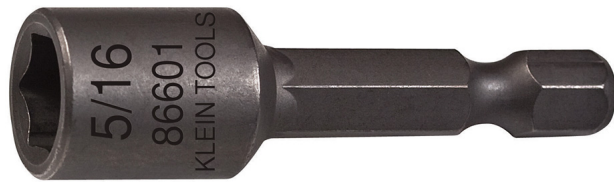

5/16-Inch Magnetic Hex Drivers, 3-Pack

Klein Tools Magnetic Hex Drivers are designed for driving sheet metal screws. They feature strong Rare-Earth magnets that provide maximum holding power. These 5/16-Inch Magnetic Hex Drivers come in a pack of 3 drivers.

Specifications

Overall Length: 1.75" (4.5 cm)

Weight: 2.2 oz (64 g)

X-ON Electronics

Largest Supplier of Electrical and Electronic Components

Click to view similar products for [Screwdrivers, Nut Drivers & Socket Drivers](#) category: