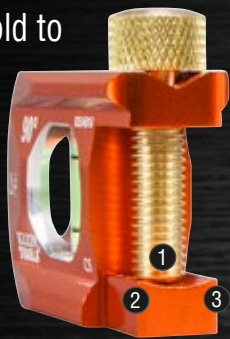

LEVELS

Patent Pending

**MAGNET
TRACK**

ULTRA
POWERFUL
Rare-Earth Magnets

**KLEIN
TOOLS**
For Professionals... Since 1857™

PROFESSIONAL-GRADE B

Precision machined for high-accuracy leveling

Prevent dog-legs in conduit bends

Unique 3-point attachment to securely hold to conduit

HIGH-VISIBILITY ORANGE

won't get lost on conduit

Patent Pending

MAGNET TRACK

Permanently locks magnets to levels

ACCU-BEND™
4-VIAL LEVEL
935AB4V

ACCU-BEND™
1-VIAL LEVEL
(does not include magnets)
935AB1V

Top V-Groove fits contour of pipe

ALUMINUM TORPEDO LEVEL

935R

- Tough aluminum frame
- Ultra powerful rare-earth magnets with locking track
- High-visibility orange body

TORPEDO LEVEL

935

- High-visibility orange body
- Strip magnet

Levels available in 6-pack
COUNTER DISPLAYS!*

*935 not available in a display

	Cat No.	UPC 0-92644+	Description	Vials	Magnet	Length	Weight
	935	93500-8	Torpedo Level	Level, 90°, 45°	Strip Magnet	9" (229 mm)	.26 lbs. (118 g)
	935R	93501-5	Aluminum Torpedo Level	Level, 90°, 45°	Ultra Powerful Rare-Earth	9" (229 mm)	.55 lbs. (249 g)
	935RB	93502-2	Billet Aluminum Torpedo Level	Level, 90°, 45°, 30°	Ultra Powerful Rare-Earth	8" (203 mm)	.45 lbs. (204 g)
	935RBLT	93503-9	Lighted Billet Aluminum Torpedo Level	Level, 90°, 45°	Ultra Powerful Rare-Earth	9" (229 mm)	.66 lbs. (299 g)
	935AB1V	93506-0	Accu-Bend™ 1-Vial Level	90°	N/A	2.5" (64 mm)	.15 lbs. (68 g)
	935AB4V	93507-7	Accu-Bend™ 4-Vial Level	Level, 90°, 45°, 30°	Ultra Powerful Rare-Earth	6.25" (159 mm)	.37 lbs. (168 g)