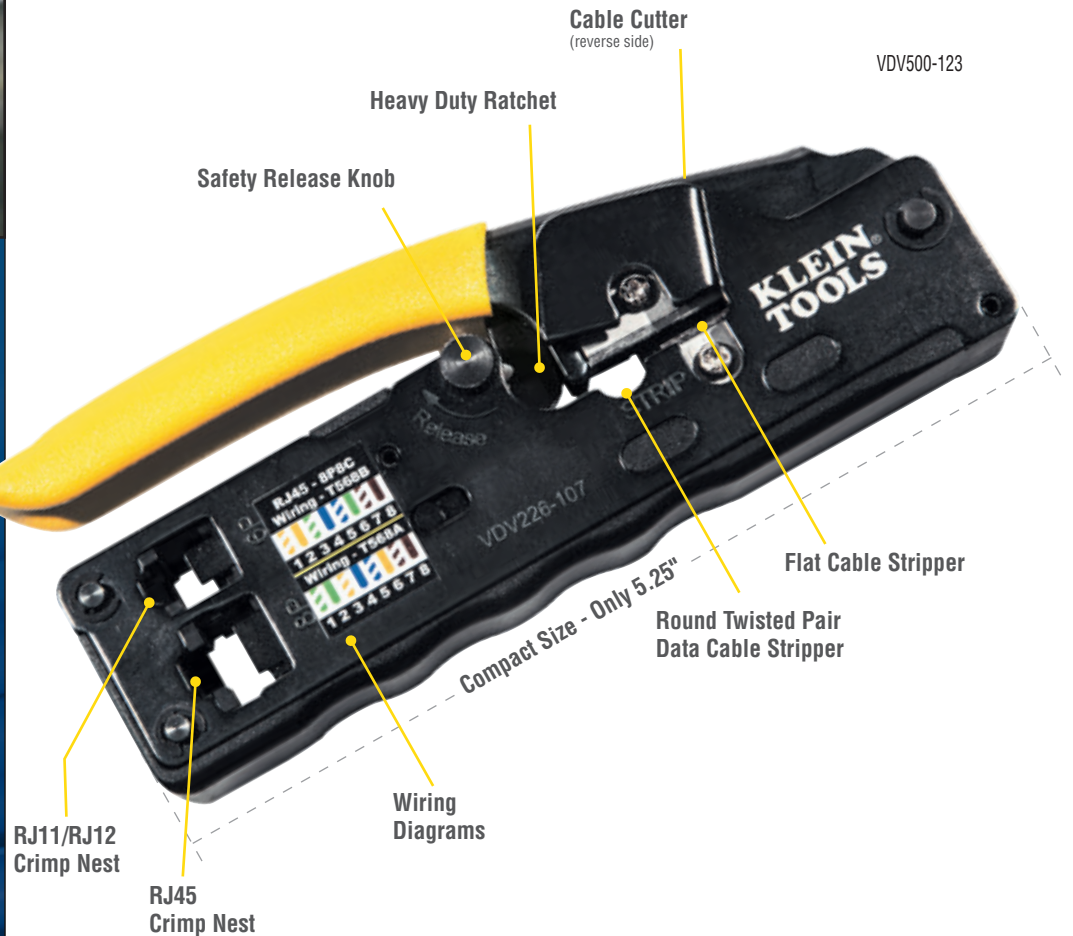

VOICE DATA VIDEO

COMPACT RATCHETING MODULAR CRIMPER

All-In-One Tool:
Cuts, strips and crimps
data and voice cables.

HEAVY-DUTY RATCHET
Ensures Complete Terminations

KLEIN TOOLS 

Compact Ratcheting Modular Crimper

Our Compact Ratcheting Modular Crimper provides fast, reliable connector termination for voice and data applications.

VDV500-123

FEATURES

- All-inclusive tool cuts, strips and crimps voice and data cables
- Cuts and strips CAT6, CAT5e, CAT3 and flat-satin voice cables
- Crimps 6 and 8 position modular connectors
- Heavy-duty ratchet ensures complete termination
- Direct lateral crimp action provides more even, precise contact termination across all pins than ordinary indirect crimp tools
- Compact, ergonomic design provides easy usage and storage
- 40% smaller than other crimpers
- Quick reference connector wiring diagrams provided on the tool and downloadable to your mobile device

Cat. No.	UPC#	Description	Cuts & Strips	Crimps*	Position/Pair/Conductors
VDV226-107	58209-7 0-92644+	Compact Ratcheting Modular Crimper	round STP/UTP data cable flat-satin phone cable 28-22 AWG (0.08 - 0.34 mm ²)	RJ11 RJ12 RJ45	6-position, 2-pair/4-conductor 6-position, 3-pair/6-conductor 8-position, 4-pair/8-conductor

X-ON Electronics

Largest Supplier of Electrical and Electronic Components

Click to view similar products for [Crimpers / Crimping Tools](#) category:

Click to view products by [Klein Tools](#) manufacturer: