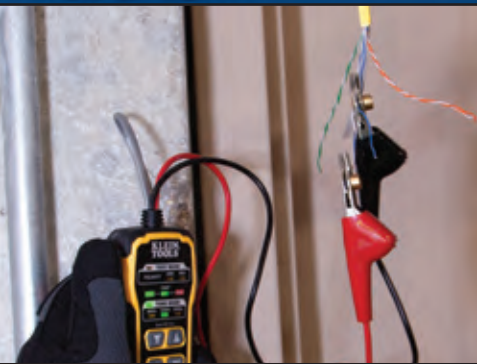

Toner-PRO (VDV500-063)