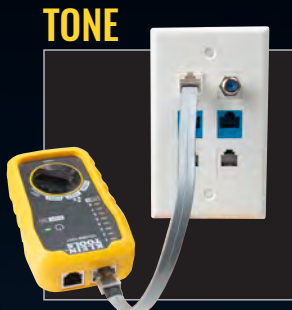

VOICE DATA VIDEO TONE & PROBE TEST & TRACE KIT

SIMPLE

Toning and Tracing of
Non-Energized Wire

TONE & PROBE TEST & TRACE KIT

The easy-to-use tone generator traces wire when used with the included probe.

- **Responsive Probe** with durable, non-metallic, conductive tip
- **Toner and Probe** together perform pin to pin wire map test
- **Alligator Clips** to tone unterminated wires
- **RJ45 to RJ45 test cable**
- **Work Light** on probe tip for use in dark spaces
- Additional **Replacement Test Cables** available (VDV770-855)
- **Headphone Jack** for noisy environments (headphones not included)
- **Adjustable Volume Control**
- **AAA Batteries** included

Cat. No.	UPC#	Description	Dimensions	Batteries
VDV500-705	0-92644+	Tone & Probe Test & Trace Kit	Tone: 4.25" x 2.5" (11 cm x 6.4 cm) Probe: 10.6" x 6.9" (27 cm x 17.5 cm)	4X AAA included
Replacement Part				
VDV770-855	58353-7	Replacement Cables: includes Alligator Clips to RJ11 Plug; RJ45 to RJ45		